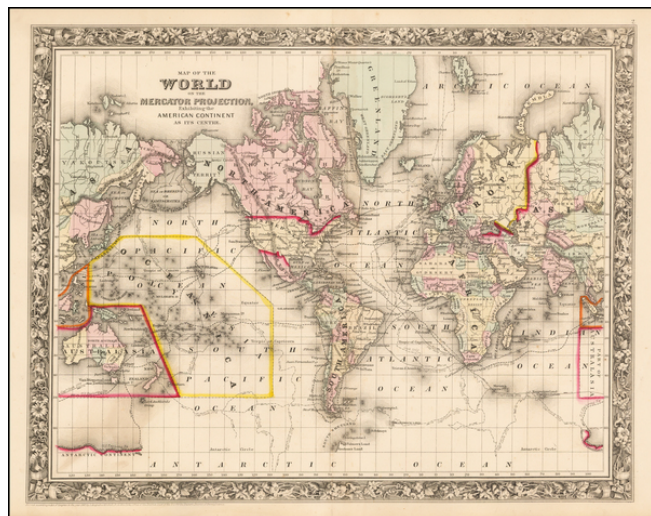

Barry Lawrence Ruderman Antique Maps Inc.

7407 La Jolla Boulevard
La Jolla, CA 92037

www.raremaps.com

(858) 551-8500
blr@raremaps.com

Map of the World on The Mercator Projection, Exhibiting the American Continent As Its Centre

Stock#: 51945
Map Maker: Mitchell Jr.
Date: 1864
Place: Philadelphia
Color: Hand Colored
Condition: VG
Size: 18 x 14 inches
Price: SOLD

Description:

Decorative mid 19th Century map of the world, with a unique twist, in that the Americas are at the center of the map.

Includes decorative borders.

Shows the tracks of the various 18th & 19th Century explorers, including Cook, Gore, US Ex Ex, Ross, and Clarke.

Detailed Condition: