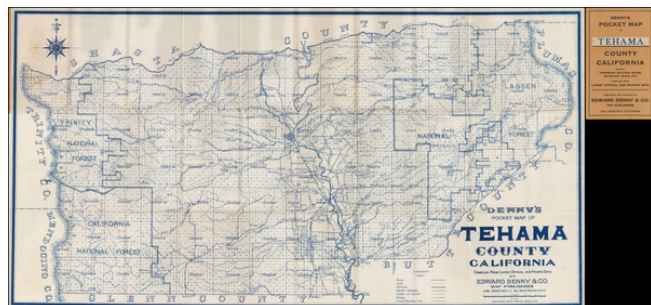

Barry Lawrence Ruderman Antique Maps Inc.

7407 La Jolla Boulevard
La Jolla, CA 92037

www.raremaps.com

(858) 551-8500
blr@raremaps.com

Denny's Pocket Map of Tehama County, California. Compiled From Latest Official and Private Data . . . 1913

Stock#: 51939
Map Maker: Denny & Co.
Date: 1910 circa
Place: San Francisco
Color: Uncolored
Condition: VG+
Size: 18.5 x 35 inches
Price: \$ 345.00

Description:

Rare Pocket Map of Tehama County.

Scarce pocket map of Tehama County, California, published by Edward Denny.

The map is centered on Red Bluff.

Detailed Condition:

Folding map with original covers.