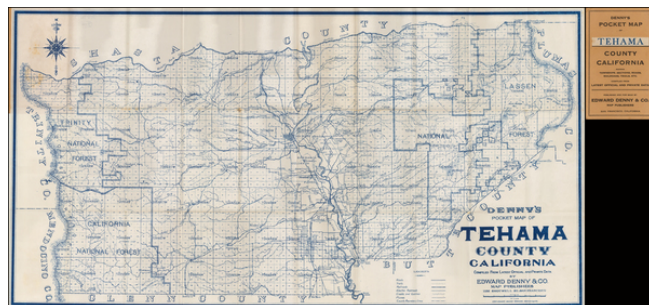

Barry Lawrence Ruderman Antique Maps Inc.

7407 La Jolla Boulevard
La Jolla, CA 92037

www.raremaps.com

(858) 551-8500
blr@raremaps.com

Denny's Pocket Map of Tehama County, California. Compiled From Latest Official and Private Data . . . 1913

Stock#: 51939
Map Maker: Denny & Co.
Date: 1910 circa
Place: San Francisco
Color: Uncolored
Condition: VG+
Size: 18.5 x 35 inches
Price: \$345.00

Description:

Rare Pocket Map of Tehama County.

Scarce pocket map of Tehama County, California, published by Edward Denny.

The map is centered on Red Bluff.

Detailed Condition:

Folding map with original covers.