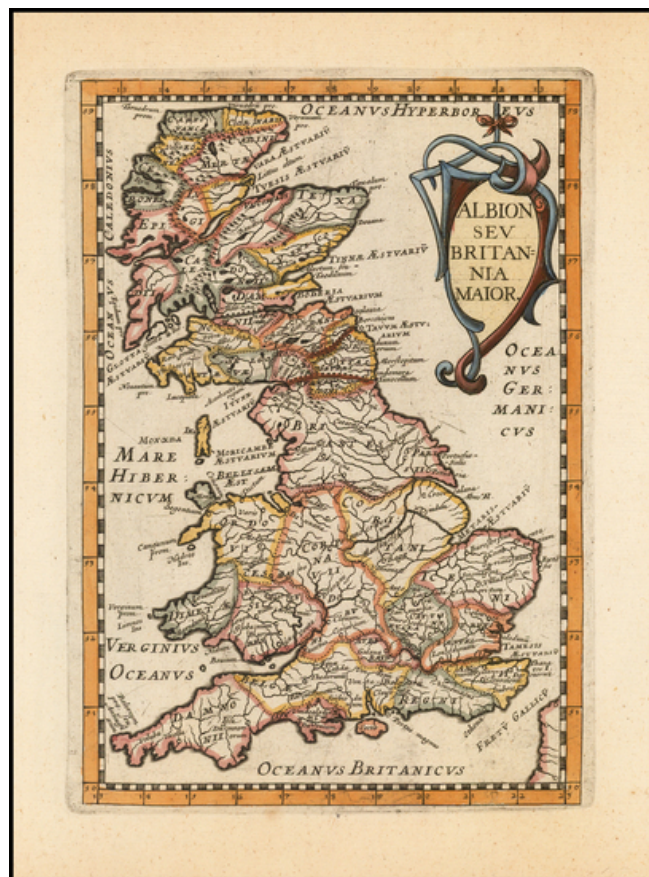

Barry Lawrence Ruderman Antique Maps Inc.

7407 La Jolla Boulevard
La Jolla, CA 92037

www.raremaps.com

(858) 551-8500
blr@raremaps.com

Albion Seu Britannia Maior

Stock#: 51913
Map Maker: Briet
Date: 1648
Place: Paris
Color: Hand Colored
Condition: VG+
Size: 7.5 x 6 inches
Price: \$195.00

Description:

Scarce map of the British Isles at the time of the Romans, from Briet's *Theatre géographique de l'Europe, contenant la division de ses royaumes et provinces*.

Detailed Condition: