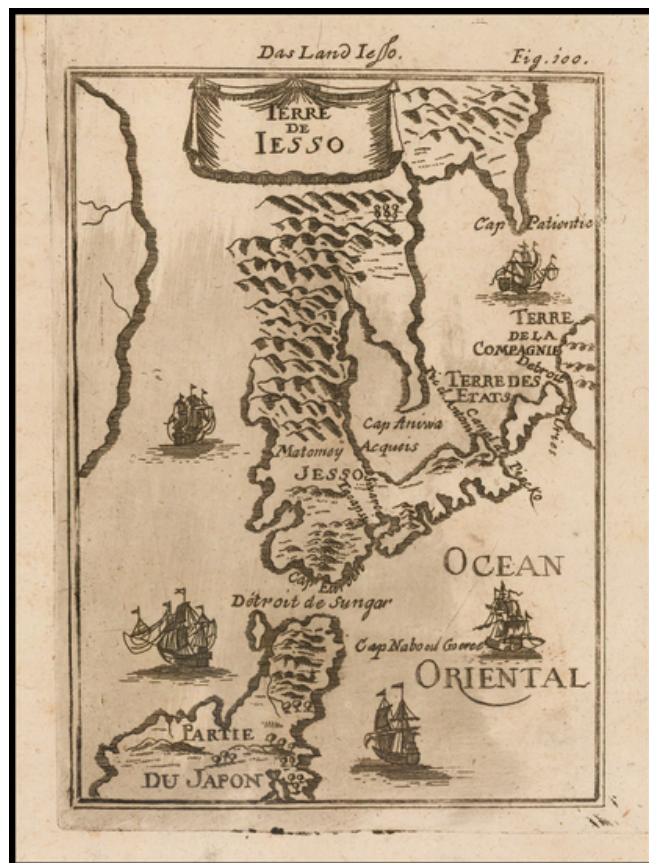

Barry Lawrence Ruderman Antique Maps Inc.

7407 La Jolla Boulevard
La Jolla, CA 92037

www.raremaps.com

(858) 551-8500
blr@raremaps.com

Terre de Iesso

Stock#: 51879
Map Maker: Mallet
Date: 1686
Place: Frankfurt
Color: Uncolored
Condition: VG+
Size: 4 x 6.25 inches
Price: \$145.00

Description:

Decorative miniature map of the Land of Eso (Hokkaido) and the north part of Japan, from the first German edition of Mallet's monumental work.

Includes sailing ships.

Detailed Condition: