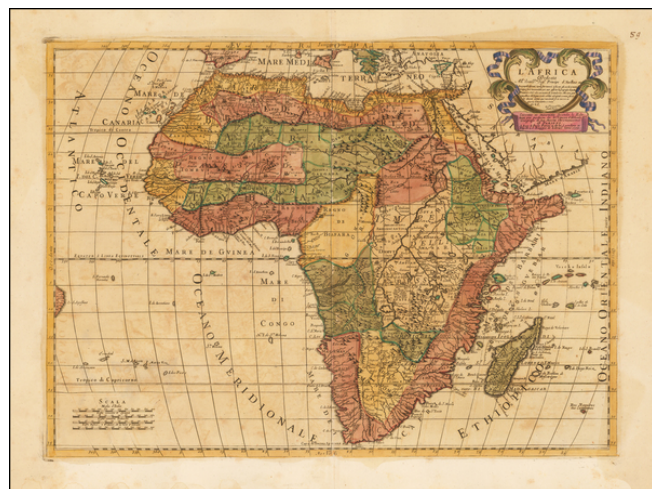

Barry Lawrence Ruderman Antique Maps Inc.

7407 La Jolla Boulevard
La Jolla, CA 92037

www.raremaps.com

(858) 551-8500
blr@raremaps.com

L'Africa Dedicata . . . 1700

Stock#: 51877
Map Maker: Petrini
Date: 1700
Place: Naples
Color: Hand Colored
Condition: VG
Size: 15.5 x 21 inches
Price: SOLD

Description:

Rare separately published map of Africa by Paolo Petrini.

Petrini was active in Naples at the end of the 17th and 18th century. He drew primarily on the works of Nicolas Sanson for as his cartographic source.

All of his maps are very rare.

Detailed Condition:

Old color.