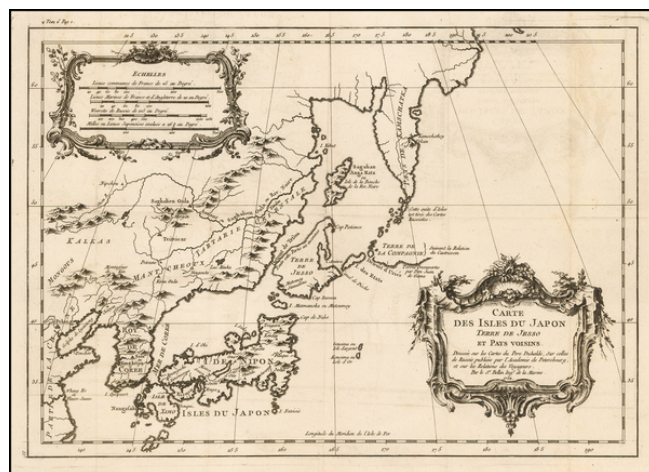

**Barry Lawrence Ruderman
Antique Maps Inc.**

7407 La Jolla Boulevard
La Jolla, CA 92037

www.raremaps.com

(858) 551-8500
blr@raremaps.com

**Carte Des Isles Du Japon Terre De Jesso et Pays voisins. Dressee sur les Cartes tes
Pere Duhalde . . . 1752 (Sea of Korea)**

Stock#: 51876
Map Maker: Bellin
Date: 1752
Place: Paris
Color: Uncolored
Condition: VG+
Size: 14 x 10 inches
Price: \$345.00

Description:

Decorative regional map, showing Japan and Korea, with part of China.

Shows the Mer de Coree (Sea of Korea).

Detailed Condition: