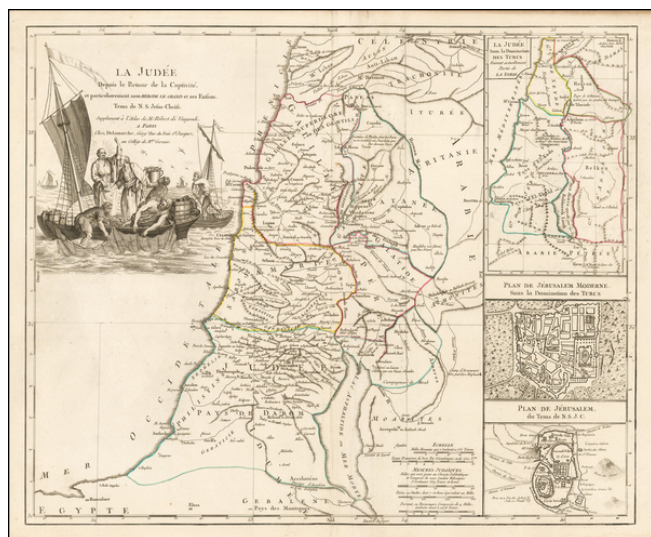

## La Judee Depuis le Retour de la Captivite et particulierement sous Herode Le Grand et ses Enfants. Teme de N.S. Jesus-Christ . . .

**Stock#:** 51859  
**Map Maker:** Delamarche  
**Date:** 1781  
**Place:** Paris  
**Color:** Outline Color  
**Condition:** VG  
**Size:** 23 x 19 inches  
**Price:** \$345.00

### Description:

Decorative map of the Holy Land, published in Paris by Delamarche.

The map includes large insets of Ancient and Modern Jerusalem and the Holy Land at the time of the domination by the Turks.