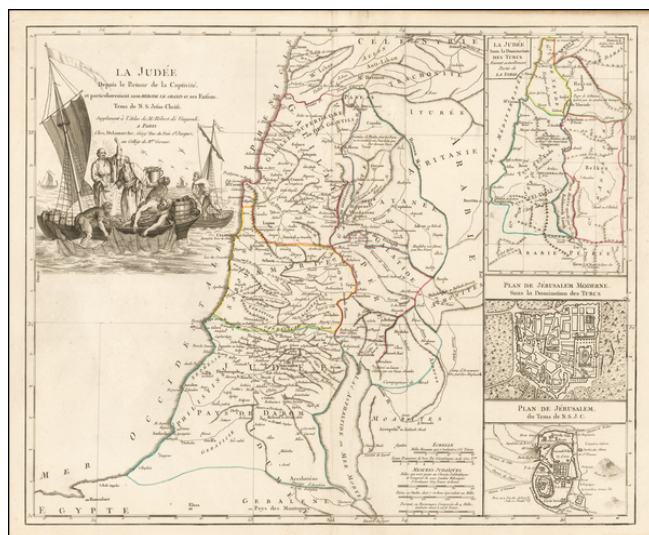

Barry Lawrence Ruderman Antique Maps Inc.

7407 La Jolla Boulevard
La Jolla, CA 92037

www.raremaps.com

(858) 551-8500
blr@raremaps.com

La Judée Depuis le Retour de la Captivite et particulièrement sous Herode Le Grand et ses Enfants. Temps de N.S. Jesus-Christ . . .

Stock#: 51859
Map Maker: Delamarche
Date: 1781
Place: Paris
Color: Outline Color
Condition: VG
Size: 23 x 19 inches
Price: \$ 345.00

Description:

Decorative map of the Holy Land, published in Paris by Delamarche.

The map includes large insets of Ancient and Modern Jerusalem and the Holy Land at the time of the domination by the Turks.

Large striking cartouche.

Detailed Condition:

Minor tears, expertly repaired on verso.