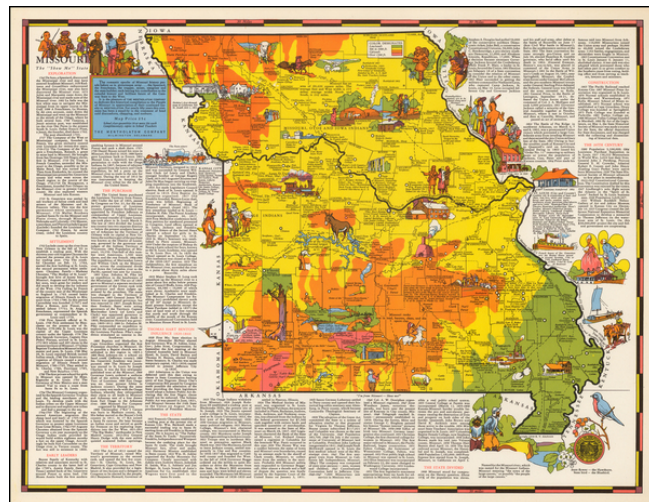

Barry Lawrence Ruderman Antique Maps Inc.

7407 La Jolla Boulevard
La Jolla, CA 92037

www.raremaps.com

(858) 551-8500
blr@raremaps.com

Missouri The "Show Me" State

Stock#: 51834
Map Maker: Aitchison
Date: 1939
Place: Wilmington, DE
Color: Color
Condition: VG+
Size: 22 x 17.5 inches
Price: \$225.00

Description:

Rare pictorial map of Missouri by R.T. Aitchison, published by the Mentholatum Company.

The map includes decorative vignettes illustrating the history and resources of Missouri with a detailed text history of the state.

R.T. Aitchison was a Wichita, Kansas illustrator. His collection is housed at Wichita State University and consists of:

. . . 35 maps are divided into two series. The first includes 29 maps by Wichita illustrator and artist Robert T. Aitchison produced for the Mentholatum Company. These include state historical maps, and a map of the Holy Land. The second series includes six maps. These additional maps were not part of the Mentholatum Company series and include maps printed by the McCormick-Armstrong Company, a pencil sketch, a map compiled by Aitchison and rendered by Bill Jackson, and Aitchison's final map finished by Bill Jackson.