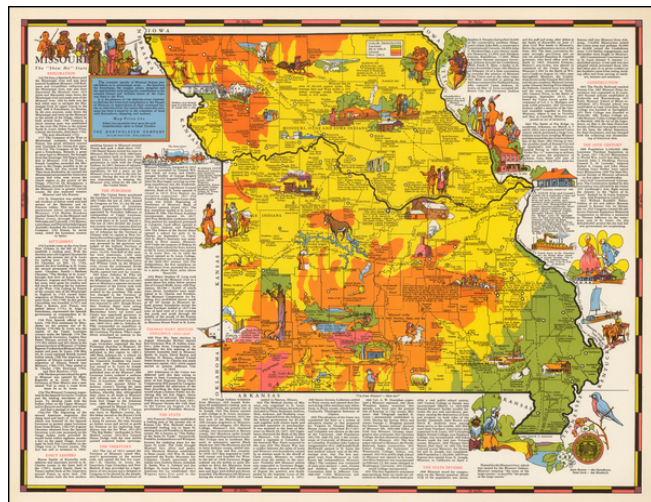

Barry Lawrence Ruderman Antique Maps Inc.

7407 La Jolla Boulevard
La Jolla, CA 92037

www.raremaps.com

(858) 551-8500
blr@raremaps.com

Missouri The "Show Me" State

Stock#: 51834
Map Maker: Aitchison

Date: 1939
Place: Wilmington, DE
Color: Color
Condition: VG+
Size: 22 x 17.5 inches

Price: \$245.00

Description:

Rare pictorial map of Missouri by R.T. Aitchison, published by the Mentholatum Company.

The map includes decorative vignettes illustrating the history and resources of Missouri with a detailed text history of the state.

R.T. Aitchison was a Wichita, Kansas illustrator. His collection is housed at Wichita State University and consists of:

. . . 35 maps are divided into two series. The first includes 29 maps by Wichita illustrator and artist Robert T. Aitchison produced for the Mentholatum Company. These include state historical maps, and a map of the Holy Land. The second series includes six maps. These additional maps were not part of the Mentholatum Company series and include maps printed by the McCormick-Armstrong Company, a pencil sketch, a map compiled by Aitchison and rendered by Bill Jackson, and Aitchison's final map finished by Bill Jackson.