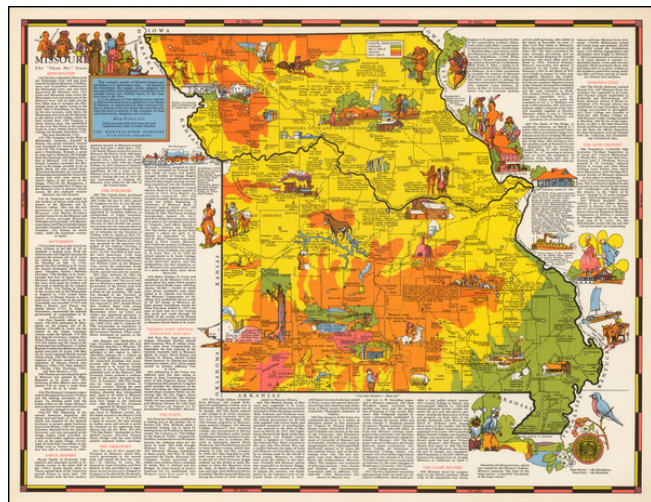

## Missouri The "Show Me" State

**Stock#:** 51834  
**Map Maker:** Aitchison  
**Date:** 1939  
**Place:** Wilmington, DE  
**Color:** Color  
**Condition:** VG+  
**Size:** 22 x 17.5 inches  
**Price:** \$ 225.00

### Description:

Rare pictorial map of Missouri by R.T. Aitchison, published by the Mentholatum Company.

The map includes decorative vignettes illustrating the history and resources of Missouri with a detailed text history of the state.

R.T. Aitchison was a Wichita, Kansas illustrator. His collection is housed at Wichita State University and consists of:

*. . . 35 maps are divided into two series. The first includes 29 maps by Wichita illustrator and artist Robert T. Aitchison produced for the Mentholatum Company. These include state historical maps, and a map of the Holy Land. The second series includes six maps. These additional maps were not part of the Mentholatum Company series and include maps printed by the McCormick-Armstrong Company, a pencil sketch, a map compiled by Aitchison and rendered by Bill Jackson, and Aitchison's final map finished by Bill Jackson.*

Offered as promotional giveaways, the maps are now scarce on the market.