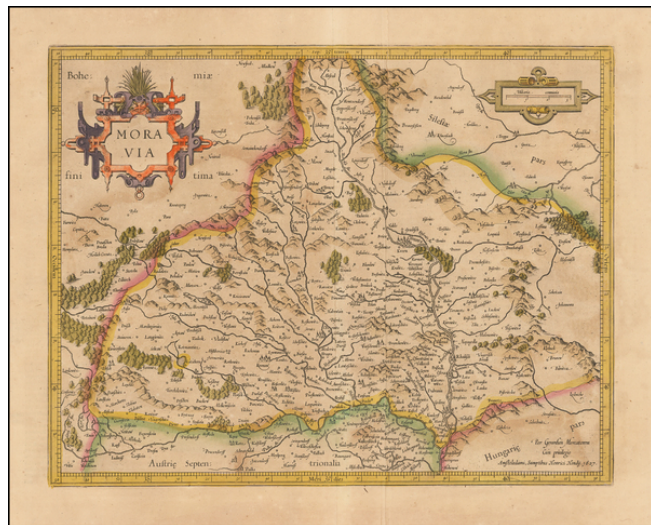

Barry Lawrence Ruderman Antique Maps Inc.

7407 La Jolla Boulevard
La Jolla, CA 92037

www.raremaps.com

(858) 551-8500
blr@raremaps.com

Moravia . . . 1627

Stock#: 51778
Map Maker: Hondius
Date: 1630 circa
Place: Amsterdam
Color: Hand Colored
Condition: VG
Size: 13 x 16.5 inches
Price: \$345.00

Description:

One of the earliest obtainable maps to focus on Moravia, from the Mercator-Hondius *Atlas Sive Cosmographia*.

Shows the cities of Olomouc (Olmütz) and Brno (Brunn). Finely engraved with mountains, forests and even the small villages.

Embellished with a with strapwork title and scale cartouches.

Detailed Condition:

Old color. Minor toning.