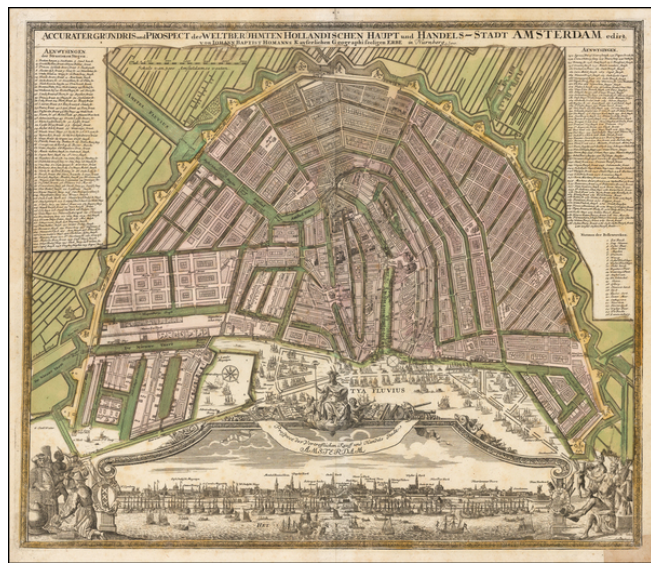

Barry Lawrence Ruderman Antique Maps Inc.

7407 La Jolla Boulevard
La Jolla, CA 92037

www.raremaps.com

(858) 551-8500
blr@raremaps.com

Accurater Grundris und Prospect der Weltberuhmten Hollandischen Haupt und Handels-Stadt Amsterderdam . . . 1727

Stock#: 51757
Map Maker: Homann
Date: 1727
Place: Nurmberg
Color: Hand Colored
Condition: VG
Size: 23 x 20 inches
Price: \$1,400.00

Description:

Nice example of Homann's map of Amsterdam, along with a striking birds-eye view of the city.

Marvelous panoramic view, flanked by scenes of commerce.

Amsterdam is shown after its period of explosive growth during the late 16th and 17th centuries, which saw it grow from a small port town to one of the most important centers of commerce and finance in Europe.

The key on the map identifies over 300 locations.

Detailed Condition:

Minor foxing.