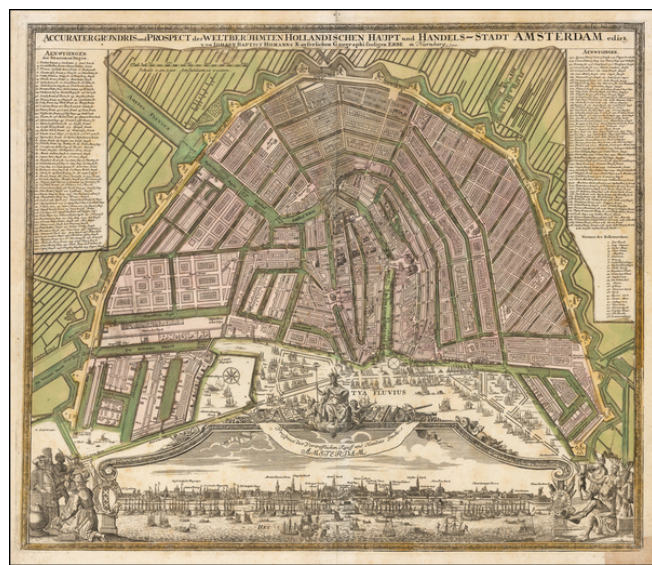

Barry Lawrence Ruderman Antique Maps Inc.

7407 La Jolla Boulevard
La Jolla, CA 92037

www.raremaps.com

(858) 551-8500
blr@raremaps.com

Accurater Grundris und Prospect der Weltberuhmten Hollandischen Haupt und Handels-Stadt Amsterderdam . . . 1727

Stock#: 51757
Map Maker: Homann
Date: 1727
Place: Nurmberg
Color: Hand Colored
Condition: VG
Size: 23 x 20 inches
Price: \$1,400.00

Description:

Nice example of Homann's map of Amsterdam, along with a striking birds-eye view of the city.

Marvelous panoramic view, flanked by scenes of commerce.

Amsterdam is shown after its period of explosive growth during the late 16th and 17th centuries, which saw it grow from a small port town to one of the most important centers of commerce and finance in Europe.

The key on the map identifies over 300 locations.

Detailed Condition:

Minor foxing.