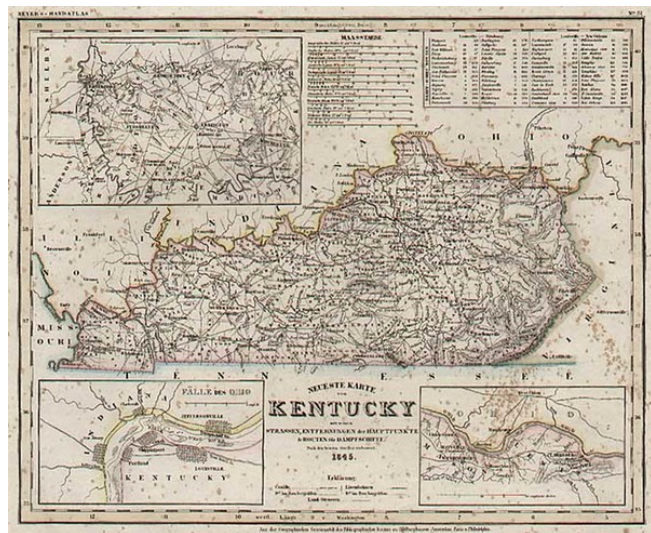

Barry Lawrence Ruderman Antique Maps Inc.

7407 La Jolla Boulevard
La Jolla, CA 92037

www.raremaps.com

(858) 551-8500
blr@raremaps.com

Neueste Karte von Kentucky.....1845

Stock#: 5175
Map Maker: Meyer
Date: 1845
Place: Hildburghausen
Color: Outline Color
Condition: VG-
Size: 15 x 12 inches
Price: SOLD

Description:

Elegantly engraved & detailed map, taken based upon Tanner's work in the early 1840s. Shows counties, towns, roads, rivers etc.

Detailed Condition: