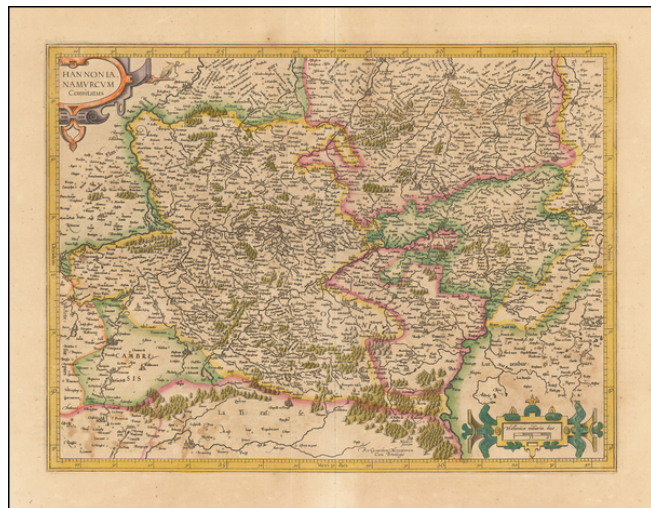

Barry Lawrence Ruderman Antique Maps Inc.

7407 La Jolla Boulevard
La Jolla, CA 92037

www.raremaps.com

(858) 551-8500
blr@raremaps.com

Hannonia Namurcum Comitatus

Stock#: 51722
Map Maker: Mercator
Date: 1619 circa
Place: Amsterdam
Color: Hand Colored
Condition: VG
Size: 19 x 14 inches
Price: \$ 245.00

Description:

Nice example of Mercator's detailed regional map of Germany, which first appeared in the first edition (1595) of Mercator's atlas.

The map provides a detailed treatment of Namur and Hannonia.

Detailed Condition:

Old Color.