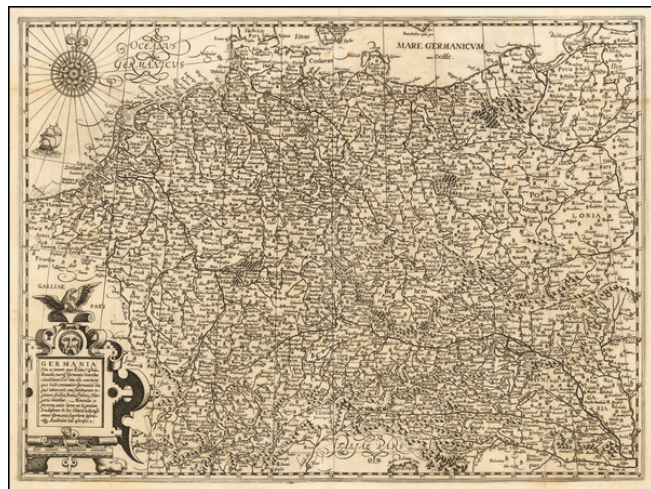

## Germania Non ea tantum que Rheno, Vistula, Danubio, . . .

**Stock#:** 51661  
**Map Maker:** Le Clerc  
**Date:** 1625  
**Place:** Paris  
**Color:** Uncolored  
**Condition:** VG+  
**Size:** 14 x 17.5 inches  
**Price:** \$495.00

### Description:

Rare map of the Holy Roman Empire, published in Paris by Jean Le Clerc.

Le Clerc's map is based upon Willem Janszoon Blaeu's map of the same title, first issued in 1606, which includes town views across the top.