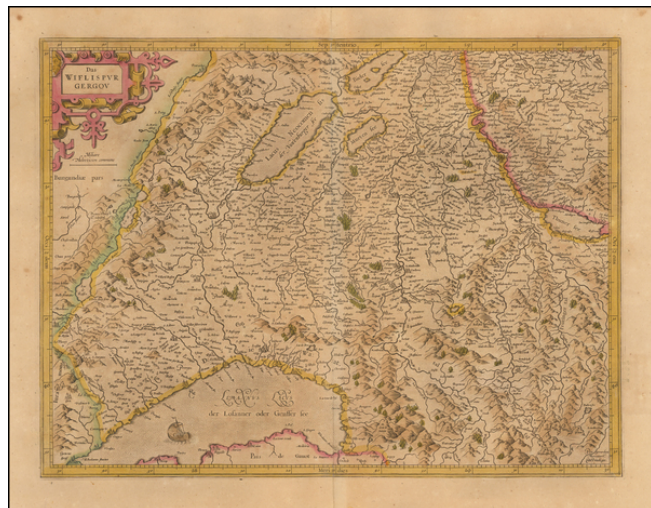

## Das Wiflispurgergou

**Stock#:** 51653  
**Map Maker:** Mercator  
**Date:** 1619  
**Place:** Amsterdam  
**Color:** Hand Colored  
**Condition:** VG  
**Size:** 18 x 14 inches  
**Price:** \$ 275.00

### Description:

Old color example of Mercator's detailed map of southwestern Switzerland showing Geneva, Lake Geneva, Lake Neuchatel, Lake Biel, Bern, Freiburg, Lake Thuner, etc.

Decorative cartouche.

### Detailed Condition:

Old color. Minor toning.