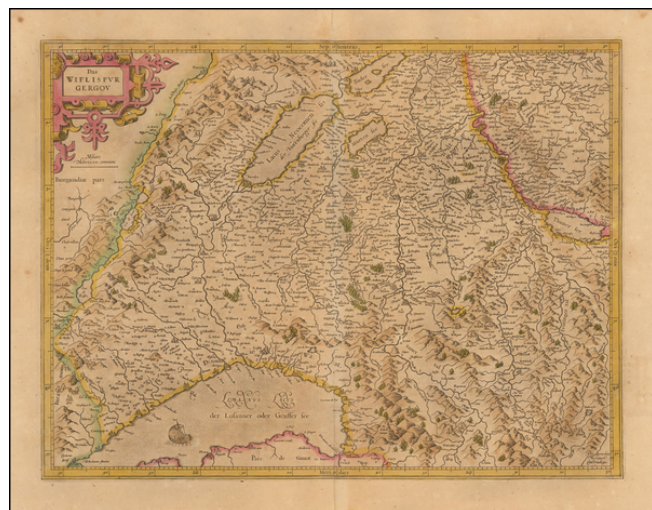

Barry Lawrence Ruderman Antique Maps Inc.

7407 La Jolla Boulevard
La Jolla, CA 92037

www.raremaps.com

(858) 551-8500
blr@raremaps.com

Das Wiflispurgergou

Stock#: 51653
Map Maker: Mercator
Date: 1619
Place: Amsterdam
Color: Hand Colored
Condition: VG
Size: 18 x 14 inches
Price: \$275.00

Description:

Old color example of Mercator's detailed map of southwestern Switzerland showing Geneva, Lake Geneva, Lake Neuchatel, Lake Biel, Bern, Freiburg, Lake Thuner, etc.

Decorative cartouche.

Detailed Condition:

Old color. Minor toning.