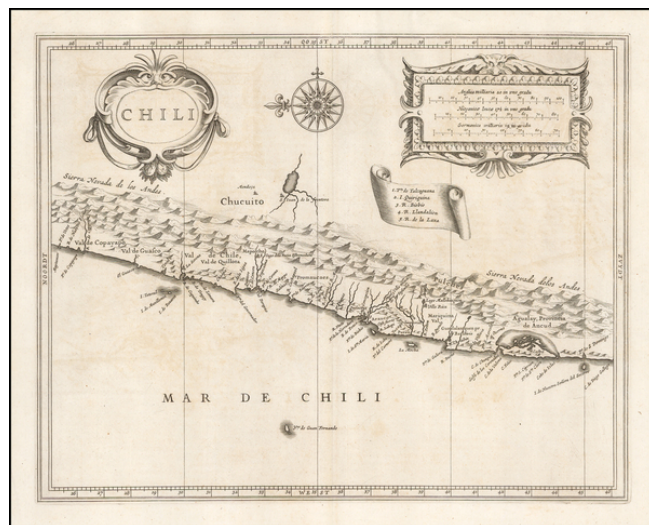

Barry Lawrence Ruderman Antique Maps Inc.

7407 La Jolla Boulevard
La Jolla, CA 92037

www.raremaps.com

(858) 551-8500
blr@raremaps.com

Chili

Stock#: 51616
Map Maker: De Laet
Date: 1633
Place: Antwerp
Color: Uncolored
Condition: VG+
Size: 11 x 14 inches
Price: SOLD

Description:

An Early Example of Hessel Gerritsz's Map of Chile

Detailed map of Chile, oriented with east at the top and centered on Arauco. Extends from the Santiago area (Rio de Copayapo) to just south of Castro (Isla Grande de Chiloe).

Gerritsz' map Chile of served as a model for other cartographers throughout the rest of the century.

De Laet's map appeared in his seminal work on America, which is widely regarded as the most important and influential treatise on the subject published in the 17th century.

An essential map for collectors of this region.

Detailed Condition: