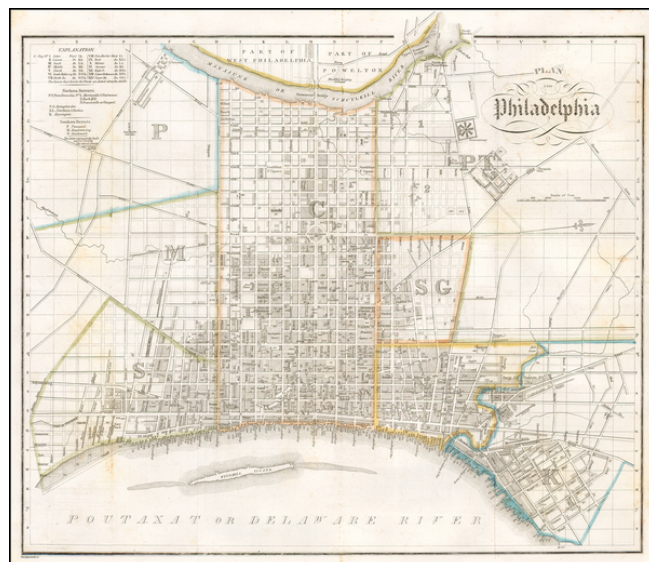

## Plan von Philadelphia

**Stock#:** 51605  
**Map Maker:** Hoffman  
**Date:** 1828  
**Place:** Weimar  
**Color:** Hand Colored  
**Condition:** VG  
**Size:** 12 x 10 inches  
**Price:** \$ 375.00

### Description:

Early map of Philadelphia, published in Weimar, Germany.

The map provides a fine picture of Philadelphia at the end of the 1820s.

The map appeared in *Reise Sr. Hoheit des herzogs Bernhard zu Sachsen-Weimar-Eisenach durch Nord-Amerika in den jahren 1825 und 1826*.

The map illustrates the travels of Prince Carl Bernhard of Saxe-Weimar-Eisenach. After serving as a colonel during the Battle of Waterloo and the Battle of Quatre Bras, he traveled extensively in the United States in 1825-26 and published his accounts.