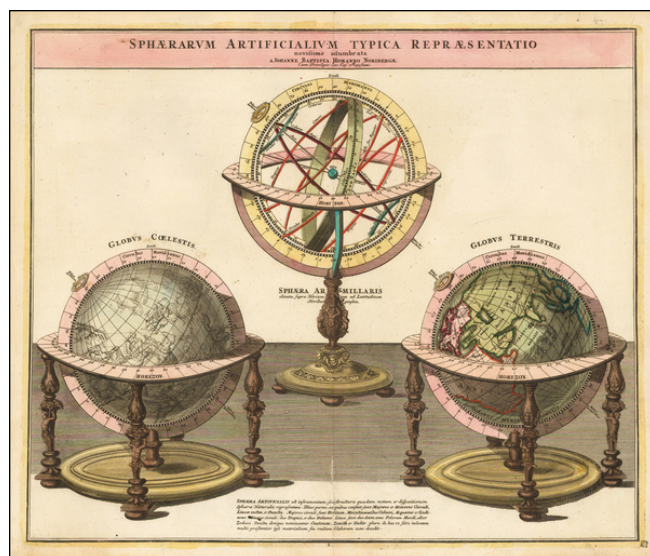

Stock#: 51586
Map Maker: Homann
Date: 1720 circa
Place: Nuremberg
Color: Hand Colored
Condition: VG
Size: 23 x 19.5 inches
Price: \$ 1,100.00

Description:

Fine set of three scientific instruments, engraved for Johann Baptiste Homann in Nuremberg.

Included are decorative illustrations of a celestial globe, terrestrial globe and armillary sphere, with an explanation in Latin.

Detailed Condition:

Old color.