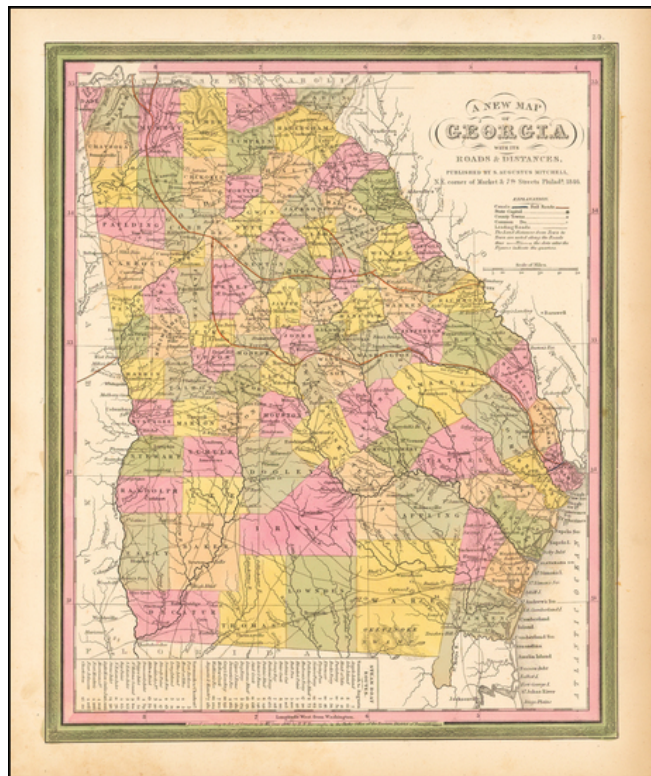

Barry Lawrence Ruderman Antique Maps Inc.

7407 La Jolla Boulevard
La Jolla, CA 92037

www.raremaps.com

(858) 551-8500
blr@raremaps.com

A New Map Of Georgia with its Roads & Distances . . . 1846

Stock#: 51538
Map Maker: Mitchell
Date: 1847
Place: Philadelphia
Color: Hand Colored
Condition: VG+
Size: 12 x 15 inches
Price: \$95.00

Description:

Nice example of Samuel August Mitchell's map of Georgia, from Mitchell's *New Universal Atlas*.

The map is hand colored by counties, and shows roads, canals, steamship routes and a host of other details.