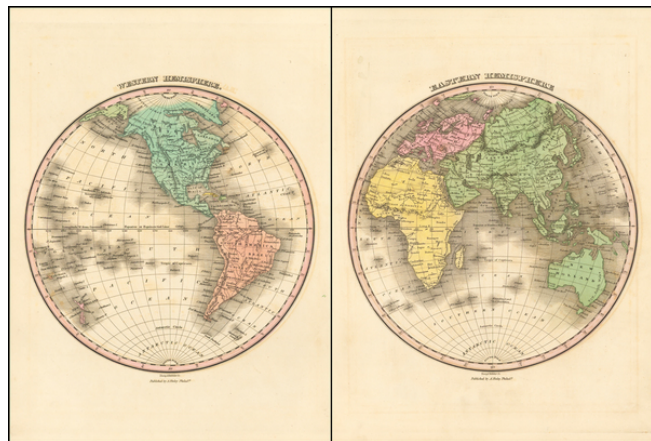

**Barry Lawrence Ruderman
Antique Maps Inc.**

7407 La Jolla Boulevard
La Jolla, CA 92037

www.raremaps.com

(858) 551-8500
blr@raremaps.com

Western Hemisphere [and] Eastern Hemisphere

Stock#: 51511
Map Maker: Finley
Date: 1827
Place: Philadelphia
Color: Hand Colored
Condition: VG+
Size: 9 x 9 inches ea
Price: SOLD

Description:

Nice pair of maps of the western and eastern hemispheres, published by Anthony Finley.

Alaska is Russian Possession. Conjectural NW Coast of America. Sandwich Islands shown. Includes a still partially unexplored Australia, still named New Holland, and no hint of land in the Antarctic.