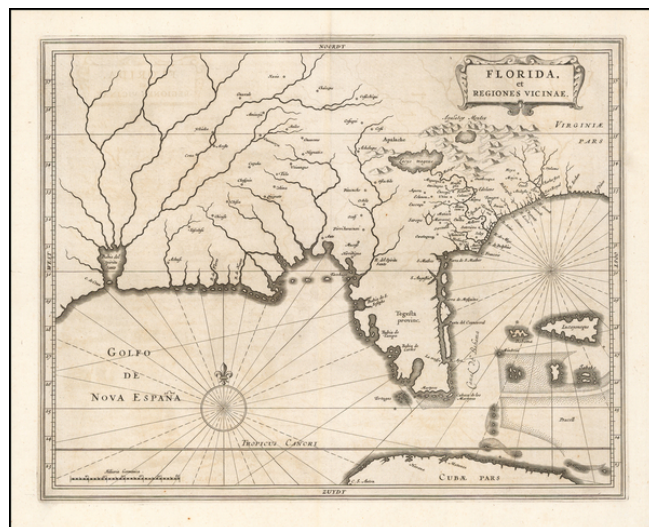

Barry Lawrence Ruderman Antique Maps Inc.

7407 La Jolla Boulevard
La Jolla, CA 92037

www.raremaps.com

(858) 551-8500
blr@raremaps.com

Florida et Regiones Vicinae

Stock#: 51480
Map Maker: De Laet
Date: 1633
Place: Leiden
Color: Uncolored
Condition: VG+
Size: 14 x 11 inches
Price: SOLD

Description:

The earliest obtainable maps of the Southeastern United States.

De Laet's description of America is arguably the finest of the 17th Century. The map was almost certainly engraved by Hessel Gerritsz, based upon the work of Claesz in 1602, and Jacques Le Moyne's map of Florida, with nomenclature drawn from the Chaves map of 1584.

An essential map for regional collectors.

Detailed Condition: