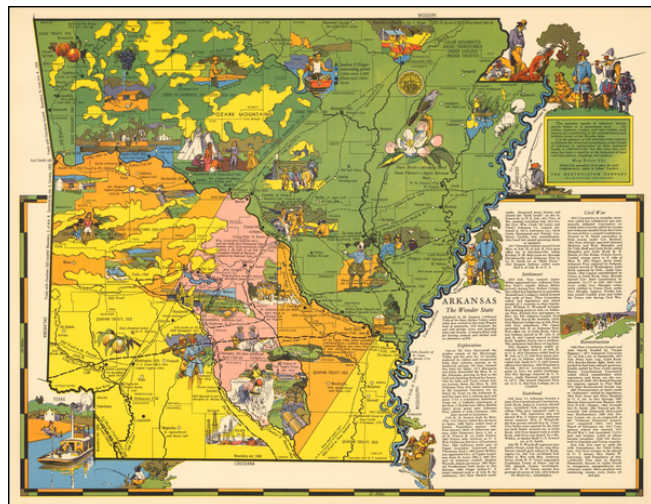

## Arkansas The Wonder State

**Stock#:** 51471  
**Map Maker:** Aitchison  
**Date:** 1941  
**Place:** Wilmington, DE  
**Color:** Color  
**Condition:** VG+  
**Size:** 22 x 17.5 inches  
**Price:** SOLD

### Description:

Rare pictorial map of Arkansas by R.T. Aitchison, published by The Mentholatum Company.

The map includes decorative vignettes illustrating the history and resources of Arkansas with a detailed text history of the state.

R.T. Aitchison was a Wichita, Kansas illustrator. His collection is housed at Wichita State University and consists of:

*. . . 35 maps are divided into two series. The first includes 29 maps by Wichita illustrator and artist Robert T. Aitchison produced for the Mentholatum Company. These include state historical maps, and a map of the Holy Land. The second series includes six maps. These additional maps were not part of the Mentholatum Company series and include maps printed by the McCormick-Armstrong Company, a pencil sketch, a map compiled by Aitchison and rendered by Bill Jackson, and Aitchison's final map finished by Bill Jackson.*

Offered as promotional giveaways, the maps are now scarce on the market.