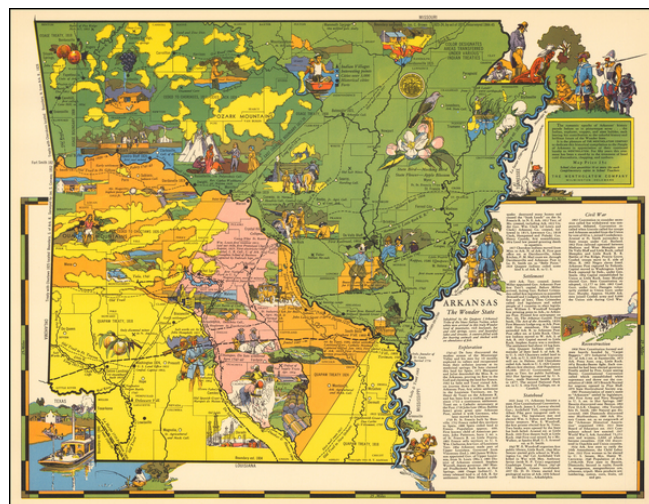

Barry Lawrence Ruderman Antique Maps Inc.

7407 La Jolla Boulevard
La Jolla, CA 92037

www.raremaps.com

(858) 551-8500
blr@raremaps.com

Arkansas The Wonder State

Stock#: 51471
Map Maker: Aitchison
Date: 1941
Place: Wilmington, DE
Color: Color
Condition: VG+
Size: 22 x 17.5 inches
Price: \$175.00

Description:

Rare pictorial map of Arkansas by R.T. Aitchison, published by The Mentholatum Company.

The map includes decorative vignettes illustrating the history and resources of Arkansas with a detailed text history of the state.

R.T. Aitchison was a Wichita, Kansas illustrator. His collection is housed at Wichita State University and consists of:

. . . 35 maps are divided into two series. The first includes 29 maps by Wichita illustrator and artist Robert T. Aitchison produced for the Mentholatum Company. These include state historical maps, and a map of the Holy Land. The second series includes six maps. These additional maps were not part of the Mentholatum Company series and include maps printed by the McCormick-Armstrong Company, a pencil sketch, a map compiled by Aitchison and rendered by Bill Jackson, and Aitchison's final map finished by Bill Jackson.