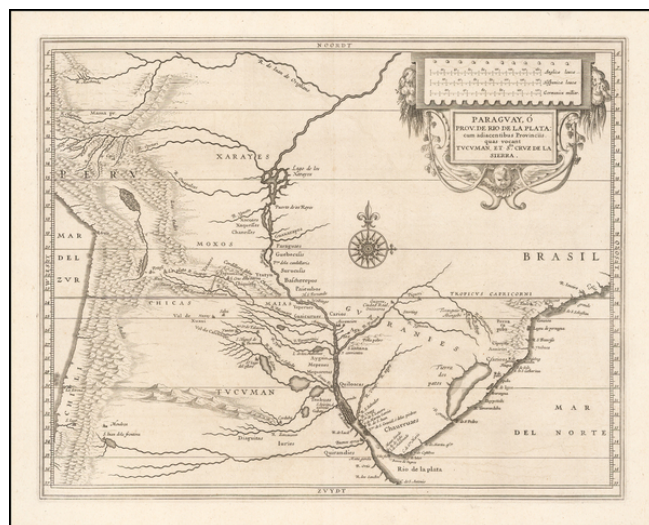

## Paraguay, o Prov. De Rio De La Plata: cum adiacentibus Provinciis quas vocant Tucuman et Sta. Cruz de la Sierra

**Stock#:** 51469  
**Map Maker:** De Laet  
**Date:** 1633  
**Place:** Antwerp  
**Color:** Uncolored  
**Condition:** VG+  
**Size:** 11 x 14 inches  
**Price:** \$475.00

#### *An Early Example of Hessel Gerritsz's Map of The Rio De La Plata Region / Argentina & Uruguay*

The map is centered on the Rio De la Plata and its tributaries.

Gerritsz' map served as a model for other cartographers throughout the rest of the century.

De Laet's map appeared in his seminal work on America, which is widely regarded as the most important and influential treatise on the subject published in the 17th century.

Johannes De Laet was an important participant in the founding of New Netherlands and a director of the Dutch West India Company, which sponsored its settlement. He also owned a large tract of land in the area of Albany. He therefore would have had access to surveys and information from Dutch colonists, which explains how he produced this fine map at such an early date.

An essential map for collectors of this region.