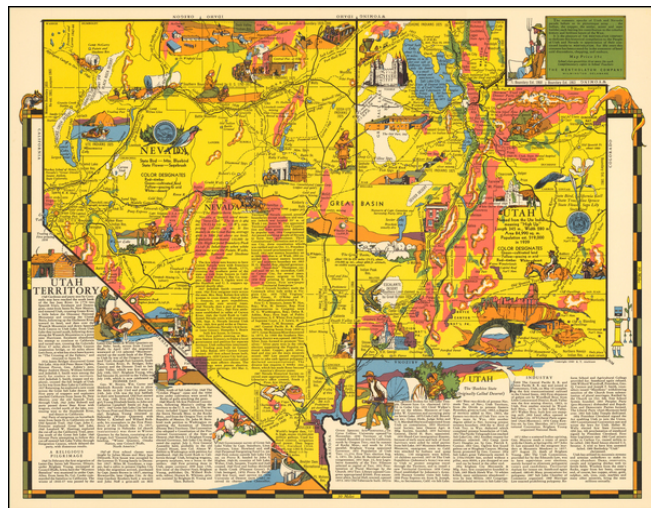

## Utah Territory

**Stock#:** 51461  
**Map Maker:** Aitchison  
**Date:** 1940  
**Place:** Wilmington, DE  
**Color:** Color  
**Condition:** VG+  
**Size:** 22 x 17.5 inches  
**Price:** \$295.00

### Description:

Rare pictorial map of Utah Territory by R.T. Aitchison, published by The Mentholatum Company.

The map includes decorative vignettes illustrating the history and resources of Utah Territory, with a detailed text history of the Territory.

R.T. Aitchison was a Wichita, Kansas illustrator. His collection is housed at Wichita State University and consists of:

*. . . 35 maps are divided into two series. The first includes 29 maps by Wichita illustrator and artist Robert T. Aitchison produced for the Mentholatum Company. These include state historical maps, and a map of the Holy Land. The second series includes six maps. These additional maps were not part of the Mentholatum Company series and include maps printed by the McCormick-Armstrong Company, a pencil sketch, a map compiled by Aitchison and rendered by Bill Jackson, and Aitchison's final map finished by Bill Jackson.*