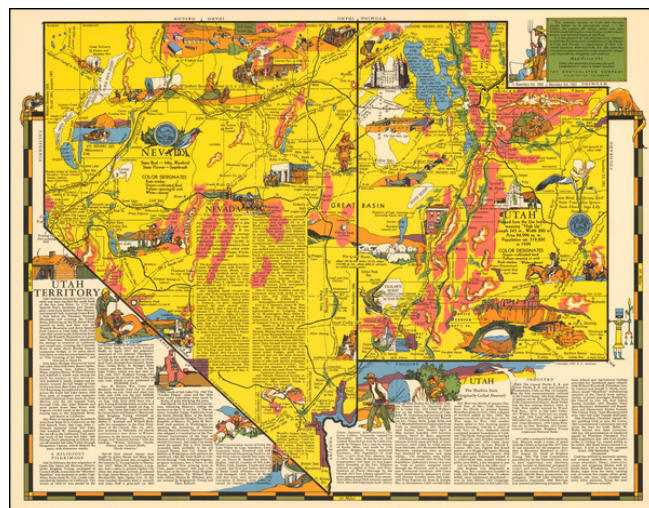

Barry Lawrence Ruderman Antique Maps Inc.

7407 La Jolla Boulevard
La Jolla, CA 92037

www.raremaps.com

(858) 551-8500
blr@raremaps.com

Utah Territory

Stock#: 51461
Map Maker: Aitchison
Date: 1940
Place: Wilmington, DE
Color: Color
Condition: VG+
Size: 22 x 17.5 inches
Price: \$245.00

Description:

Rare pictorial map of Utah Territory by R.T. Aitchison, published by The Mentholatum Company.

The map includes decorative vignettes illustrating the history and resources of Utah Territory, with a detailed text history of the Territory.

R.T. Aitchison was a Wichita, Kansas illustrator. His collection is housed at Wichita State University and consists of:

. . . 35 maps are divided into two series. The first includes 29 maps by Wichita illustrator and artist Robert T. Aitchison produced for the Mentholatum Company. These include state historical maps, and a map of the Holy Land. The second series includes six maps. These additional maps were not part of the Mentholatum Company series and include maps printed by the McCormick-Armstrong Company, a pencil sketch, a map compiled by Aitchison and rendered by Bill Jackson, and Aitchison's final map finished by Bill Jackson.