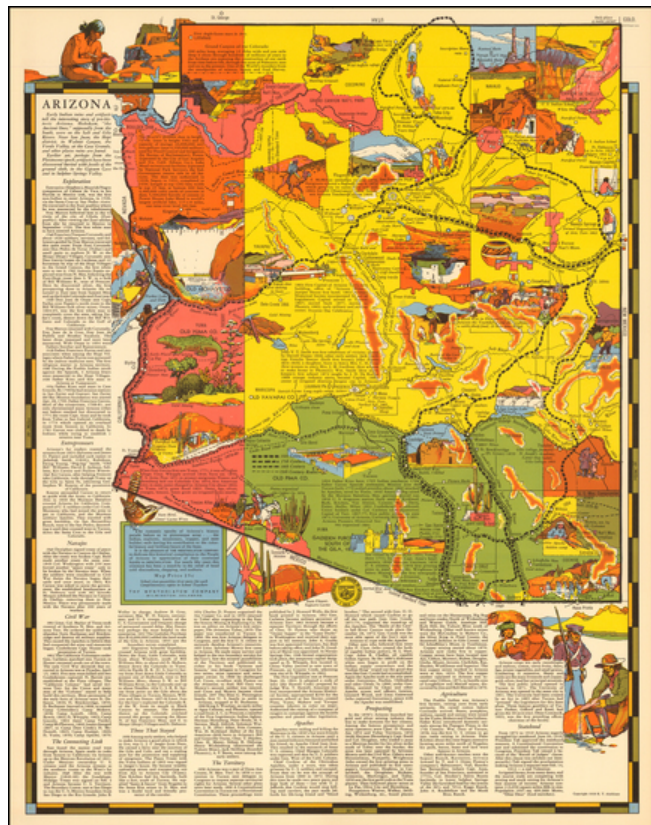

Barry Lawrence Ruderman Antique Maps Inc.

7407 La Jolla Boulevard
La Jolla, CA 92037

www.raremaps.com

(858) 551-8500
blr@raremaps.com

Arizona

Stock#: 51433
Map Maker: Aitchison
Date: 1939
Place: Wilmington, DE
Color: Color
Condition: VG+
Size: 22 x 17.5 inches
Price: \$175.00

Description:

Rare pictorial map of Arizona Territory by R.T. Aitchison, published by the The Mentholatum Company.

The map includes decorative vignettes illustrating the history and an resources of Arizona Territory, with a detailed text history of the territory.

R.T. Aitchison was a Wichita, Kansas illustrator. His collection is housed at Wichita State University and consists of:

. . . 35 maps are divided into two series. The first includes 29 maps by Wichita illustrator and artist Robert T. Aitchison produced for the Mentholatum Company. These include state historical maps, and a map of the Holy Land. The second series includes six maps. These additional maps were not part of the Mentholatum Company series and include maps printed by the McCormick-Armstrong Company, a pencil sketch, a map compiled by Aitchison and rendered by Bill Jackson, and Aitchison's final map finished by Bill Jackson.

Drawer Ref: Mentholatum
(Misc. 11)

Stock#: 51433

**Barry Lawrence Ruderman
Antique Maps Inc.**

7407 La Jolla Boulevard
La Jolla, CA 92037

www.raremaps.com

(858) 551-8500
blr@raremaps.com

Arizona

Offered as promotional giveaways, the maps are now scarce on the market.