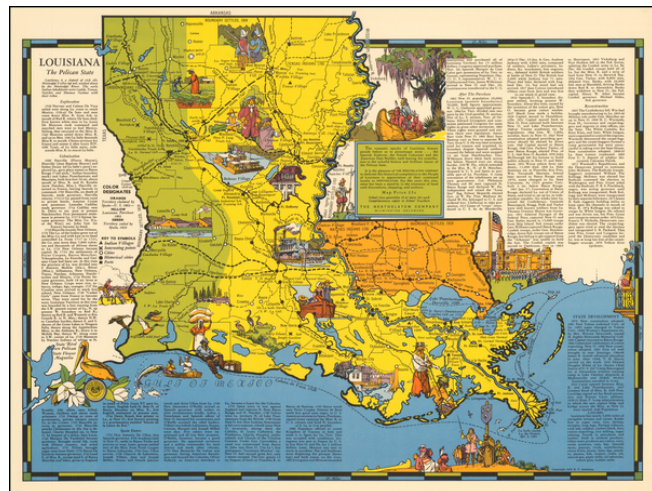

Barry Lawrence Ruderman Antique Maps Inc.

7407 La Jolla Boulevard
La Jolla, CA 92037

www.raremaps.com

(858) 551-8500
blr@raremaps.com

Louisiana The Pelican State

Stock#: 51406
Map Maker: Aitchison
Date: 1941
Place: Wilmington, DE
Color: Color
Condition: VG+
Size: 22 x 17.5 inches
Price: \$295.00

Description:

Rare pictorial map of Louisiana by R.T. Aitchison, published by The Mentholatum Company.

The map includes decorative vignettes illustrating the history and resources of Louisiana with a detailed text history of the state.

R.T. Aitchison was a Wichita, Kansas illustrator. His collection is housed at Wichita State University and consists of:

. . . 35 maps are divided into two series. The first includes 29 maps by Wichita illustrator and artist Robert T. Aitchison produced for the Mentholatum Company. These include state historical maps, and a map of the Holy Land. The second series includes six maps. These additional maps were not part of the Mentholatum Company series and include maps printed by the McCormick-Armstrong Company, a pencil sketch, a map compiled by Aitchison and rendered by Bill Jackson, and Aitchison's final map finished by Bill Jackson.