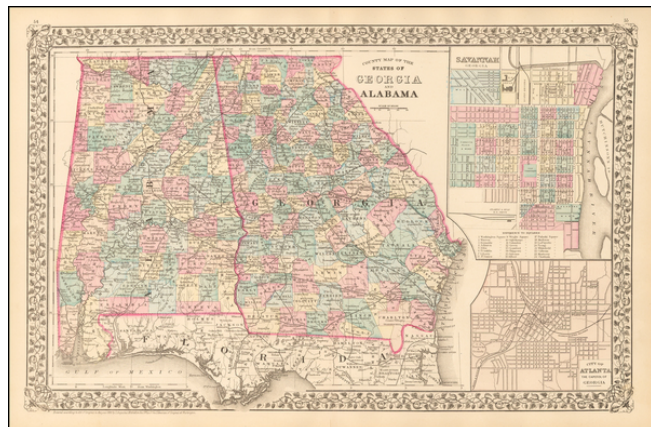

Barry Lawrence Ruderman Antique Maps Inc.

7407 La Jolla Boulevard
La Jolla, CA 92037

www.RareMaps.com

(858) 551-8500
blr@RareMaps.com

County Map of the States of Georgia and Alabama [Insets of Atlanta and Savannah]

Stock#: 51400
Map Maker: Mitchell Jr.
Date: 1880
Place: Philadelphia
Color: Hand Colored
Condition: VG+
Size: 22 x 14 inches
Price: \$65.00

Description:

A gorgeous full color map of Alabama and Georgia, hand colored by counties. Shows towns, roads, railroads, stations, mountains, rivers, lakes etc. Large inset of Atlanta and Savannah.

The map is especially noteworthy as it is the earliest appearance of a plan of Atlanta in a commercial atlas.

Detailed Condition: