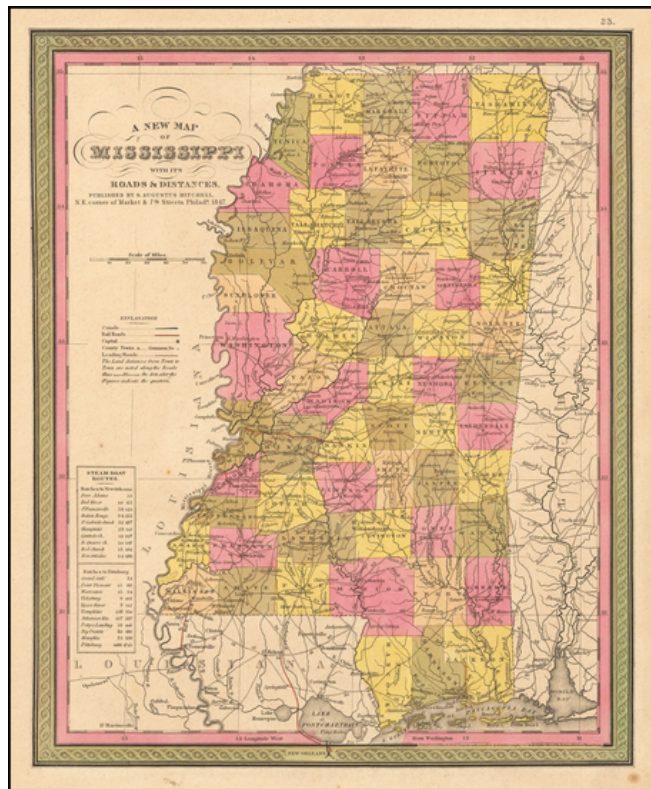

Barry Lawrence Ruderman Antique Maps Inc.

7407 La Jolla Boulevard
La Jolla, CA 92037

www.raremaps.com

(858) 551-8500
blr@raremaps.com

A New Map Of Mississippi with its Roads & Distances ... 1847

Stock#: 51382
Map Maker: Mitchell
Date: 1847
Place: Philadelphia
Color: Hand Colored
Condition: VG
Size: 14 x 11.5 inches
Price: \$75.00

Description:

Detailed and interesting map, hand colored by county and showing towns, rivers, bays, lakes, railroads, roads, distances, etc. Tables of Steam Boat routes and distances.

Mitchell's pre-1850 maps are becoming increasingly rare and difficult to obtain.