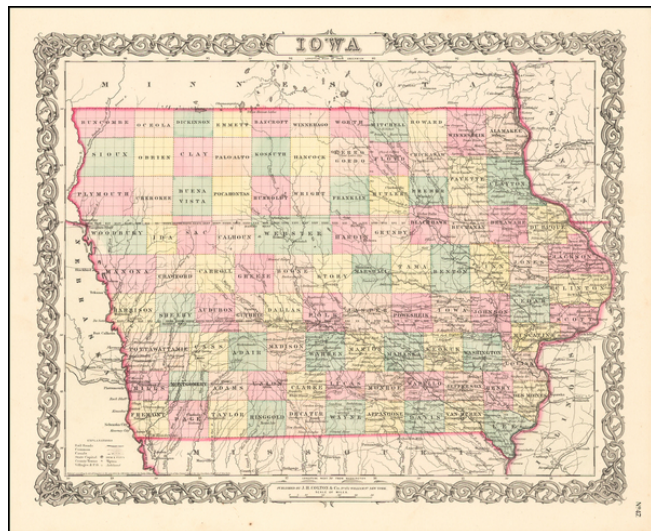

Barry Lawrence Ruderman Antique Maps Inc.

7407 La Jolla Boulevard
La Jolla, CA 92037

www.raremaps.com

(858) 551-8500
blr@raremaps.com

Iowa

Stock#: 51377
Map Maker: Colton
Date: 1859
Place: New York
Color: Hand Colored
Condition: VG+
Size: 15.5 x 13 inches
Price: \$75.00

Description:

Attractive and detailed early map of Iowa with an ornate border. The map is hand colored by counties and shows cities, towns, railroads, rivers, and lakes. From an early edition of JH Colton's Atlas. Wide margins.

JH Colton was one of the pre-eminent American map publishing firms in the mid-19th Century.

Detailed Condition: