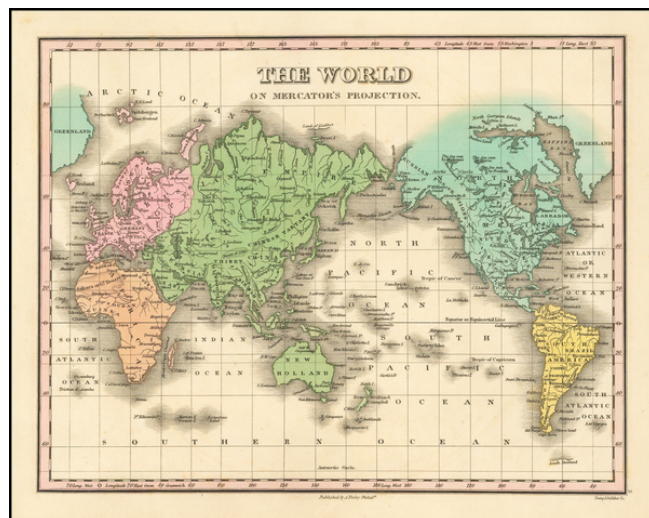

Barry Lawrence Ruderman Antique Maps Inc.

7407 La Jolla Boulevard
La Jolla, CA 92037

www.raremaps.com

(858) 551-8500
blr@raremaps.com

The World on Mercators Projection

Stock#: 51374
Map Maker: Finley
Date: 1826
Place: Philadelphia
Color: Hand Colored
Condition: VG+
Size: 11 x 9 inches
Price: SOLD

Description:

First edition of Finley's attractive World Map on Mercator's Projection.

No discoveries yet located in Antarctica. The northwest coast of America is still not entirely accurate. The Sandwich Islands are shown.

Alaska is Russian America. Australia is New Holland.

Detailed Condition: