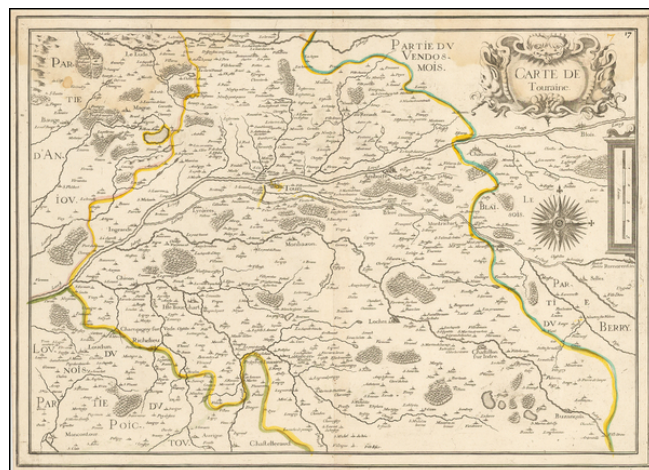

Barry Lawrence Ruderman Antique Maps Inc.

7407 La Jolla Boulevard
La Jolla, CA 92037

www.raremaps.com

(858) 551-8500
blr@raremaps.com

Carte de Touraine

Stock#: 51346
Map Maker: Tassin
Date: 1634
Place: Paris
Color: Outline Color
Condition: VG
Size: 15 x 21 inches
Price: \$245.00

Description:

Rare map of the Province of Touraine, published in Paris by Tassin.

The map is centered on Tours and the confluence of the Cher River and the Loire River.

Detailed Condition:

Minor dampstaining.