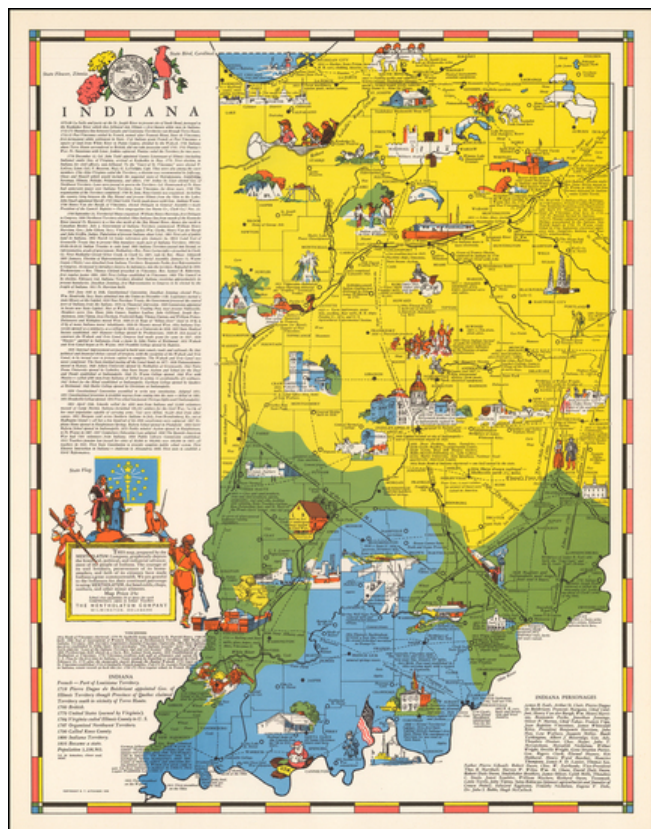

Barry Lawrence Ruderman Antique Maps Inc.

7407 La Jolla Boulevard
La Jolla, CA 92037

www.raremaps.com

(858) 551-8500
blr@raremaps.com

Indiana

Stock#: 51341
Map Maker: Aitchison
Date: 1938
Place: Wilmington, DE
Color: Color
Condition: VG+
Size: 22 x 17.5 inches
Price: SOLD

Description:

Rare pictorial map of Indiana by R.T. Aitchison, published by the The Mentholatum Company.

The map includes decorative vignettes illustrating the history and an resources of Indiana, with a detailed text history of the state.

R.T. Aitchison was a Wichita, Kansas illustrator. His collection is housed at Wichita State University and consists of:

. . . 35 maps are divided into two series. The first includes 29 maps by Wichita illustrator and artist Robert T. Aitchison produced for the Mentholatum Company. These include state historical maps, and a map of the Holy Land. The second series includes six maps. These additional maps were not part of the Mentholatum Company series and include maps printed by the McCormick-Armstrong Company, a pencil sketch, a map compiled by Aitchison and

Offered as promotional giveaways, the maps are now scarce on the market.

Detailed Condition: