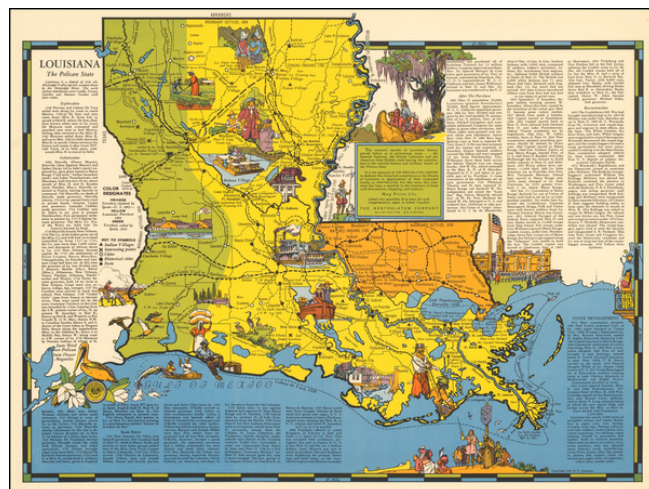

Barry Lawrence Ruderman Antique Maps Inc.

7407 La Jolla Boulevard
La Jolla, CA 92037

www.raremaps.com

(858) 551-8500
blr@raremaps.com

Louisiana The Pelican State

Stock#: 51339
Map Maker: Aitchison
Date: 1941
Place: Wilmington, DE
Color: Color
Condition: VG+
Size: 22 x 17.5 inches
Price: SOLD

Description:

Rare pictorial map of Louisiana by R.T. Aitchison, published by the The Mentholatum Company.

The map includes decorative vignettes illustrating the history and resources of Louisiana with a detailed text history of the state.

R.T. Aitchison was a Wichita, Kansas illustrator. His collection is housed at Wichita State University and consists of:

. . . 35 maps are divided into two series. The first includes 29 maps by Wichita illustrator and artist Robert T. Aitchison produced for the Mentholatum Company. These include state historical maps, and a map of the Holy Land. The second series includes six maps. These additional maps were not part of the Mentholatum Company series and include maps printed by the McCormick-Armstrong Company, a pencil sketch, a map compiled by Aitchison and rendered by Bill Jackson, and Aitchison's final map finished by Bill Jackson.