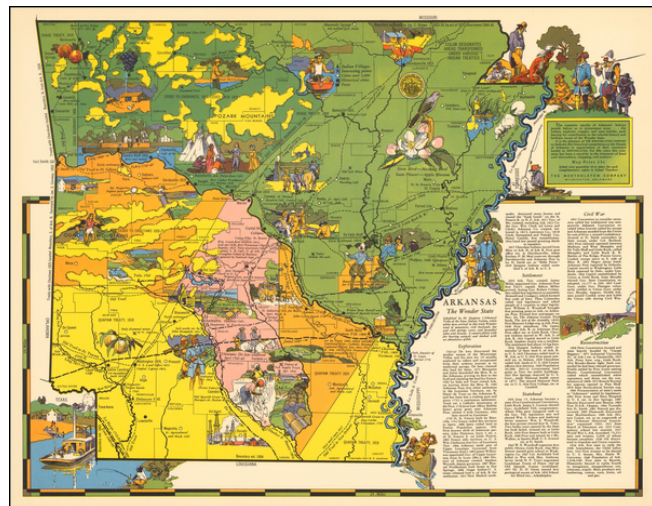

## Arkansas The Wonder State

**Stock#:** 51336  
**Map Maker:** Aitchison  
**Date:** 1941  
**Place:** Wilmington, DE  
**Color:** Color  
**Condition:** VG+  
**Size:** 22 x 17.5 inches  
**Price:** SOLD

### Description:

Rare pictorial map of Arkansas by R.T. Aitchison, published by the The Mentholatum Company.

The map includes decorative vignettes illustrating the history and an resources of Arkansas with a detailed text history of the state.

R.T. Aitchison was a Wichita, Kansas illustrator. His collection is housed at Wichita State University and consists of:

*. . . 35 maps are divided into two series. The first includes 29 maps by Wichita illustrator and artist Robert T. Aitchison produced for the Mentholatum Company. These include state historical maps, and a map of the Holy Land. The second series includes six maps. These additional maps were not part of the Mentholatum Company series and include maps printed by the McCormick-Armstrong Company, a pencil sketch, a map compiled by Aitchison and rendered by Bill Jackson, and Aitchison's final map finished by Bill Jackson.*

Offered as promotional giveaways, the maps are now scarce on the market.