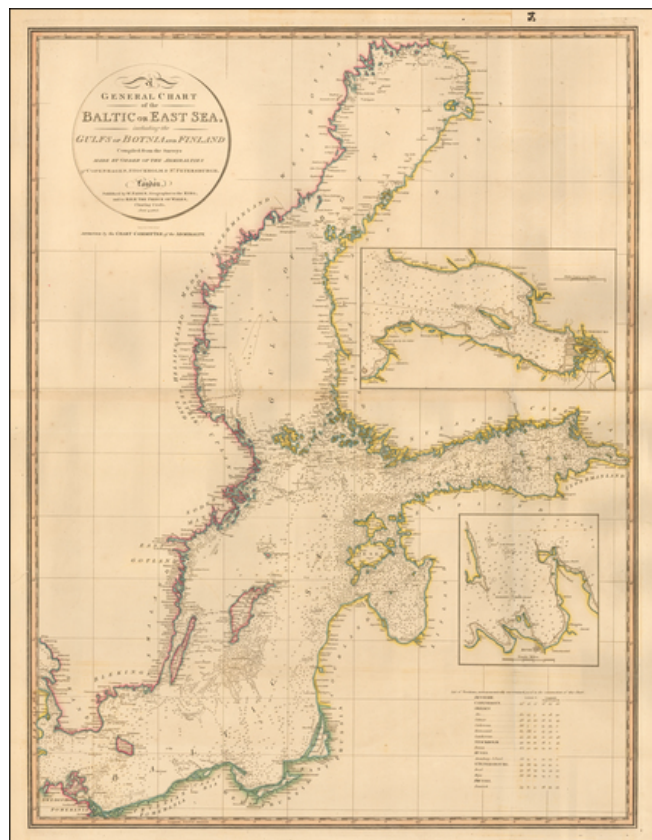

Barry Lawrence Ruderman Antique Maps Inc.

7407 La Jolla Boulevard
La Jolla, CA 92037

www.raremaps.com

(858) 551-8500
blr@raremaps.com

A General Chart of the Baltic or East Sea, including the Gulfs of Botnia and Finland . . .

Stock#: 51328
Map Maker: Faden
Date: 1803
Place: London
Color: Outline Color
Condition: VG
Size: 31.5 x 24 inches
Price: SOLD

Description:

Highly detailed chart of the Baltic and contiguous coasts, from Faden's general atlas.

Includes detailed insets of the areas around Revel and St. Petersburg.

One of the most detailed general charts of the Baltic to appear in an English Commercial Atlas. Faden maps are scarce on the market.