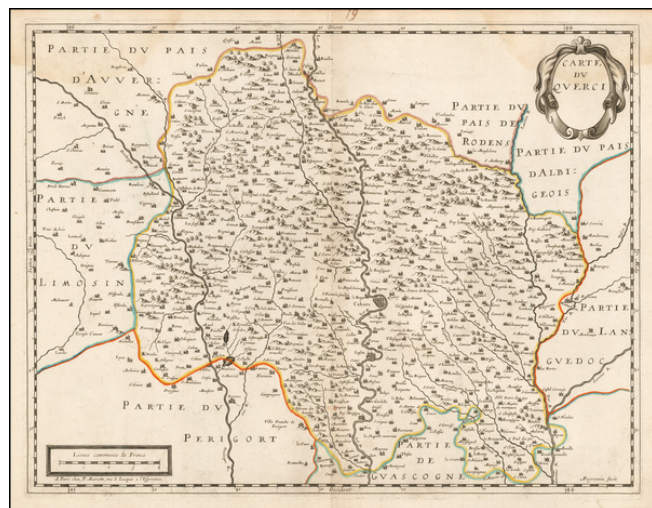

Barry Lawrence Ruderman Antique Maps Inc.

7407 La Jolla Boulevard
La Jolla, CA 92037

www.raremaps.com

(858) 551-8500
blr@raremaps.com

Carte du Querci

Stock#: 51308
Map Maker: Mariette
Date: 1650 circa
Place: Paris
Color: Outline Color
Condition: VG
Size: 19 x 15 inches
Price: \$145.00

Description:

Scarce map of Quercy, centered on Cahors on the Lot River.

Oriented with east at the top.

Detailed Condition:

Minor dampstaining.