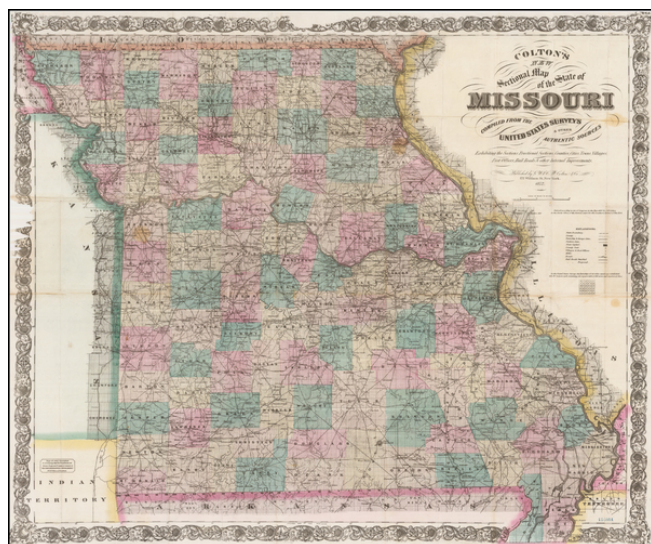

Barry Lawrence Ruderman Antique Maps Inc.

7407 La Jolla Boulevard
La Jolla, CA 92037

www.raremaps.com

(858) 551-8500
blr@raremaps.com

Colton's New Sectional Map of the State of Missouri Compiled From The United States Surveys & Other Authentic Sources . . . 1872

Stock#: 51294
Map Maker: Colton
Date: 1872
Place: New York
Color: Hand Colored
Condition: VG
Size: 31.5 x 37 inches
Price: SOLD

Description:

Fine large format map of Missouri, colored by Counties.

The map is one of the most detailed and finely constructed commercial maps of Missouri of the period.

Includes township surveys, towns, roads, railroads, rivers, Post Offices, and many other details.

Detailed Condition: