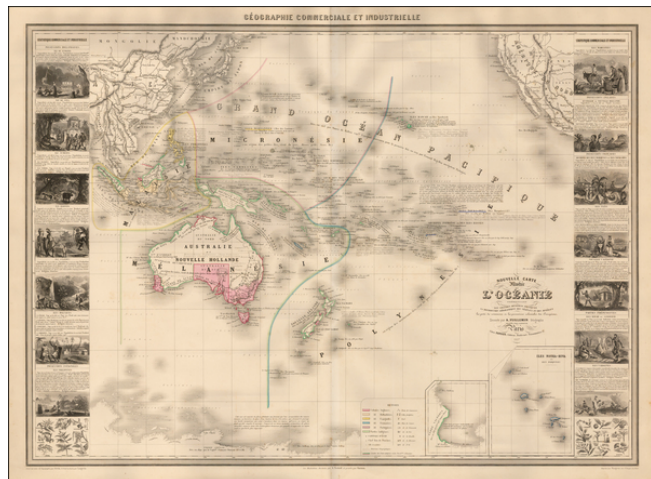

Stock#: 51291
Map Maker: Vuillemin
Date: 1857
Place: Paris
Color: Hand Colored
Condition: VG+
Size: 33 x 24 inches
Price: SOLD

Description:

Scarce decorative large format map of Oceania, including 14 decorative side panel vignettes showing indigenous scenes.

The vignette scenes include The Philippines, Moluccas, Borneo, Celebes, Sumbava, Java, Sumatra, the Marianas, Australia, Tahiti, Calendonia, and Hawaii.

Finely engraved by Gerin and illustrated by A. Testard.