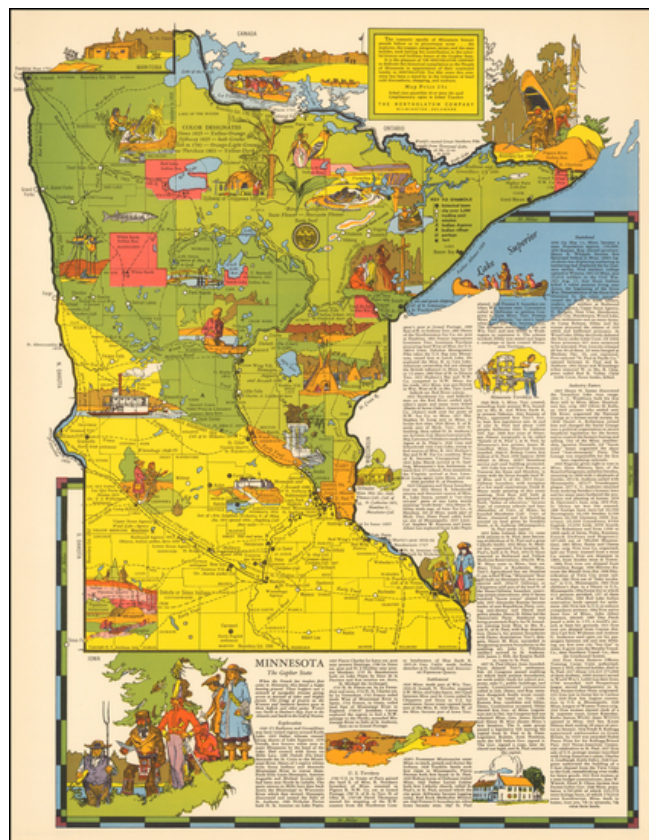

Barry Lawrence Ruderman Antique Maps Inc.

7407 La Jolla Boulevard
La Jolla, CA 92037

www.raremaps.com

(858) 551-8500
blr@raremaps.com

Minnesota. The Gopher State

Stock#: 51234
Map Maker: Aitchison
Date: 1941
Place: Wilmington, DE
Color: Color
Condition: VG+
Size: 22 x 17.5 inches
Price: SOLD

Description:

Rare pictorial map of Minnesota by R.T. Aitchison, published by the The Mentholatum Company.

The map includes decorative vignettes illustrating the history and an resources of Minnesota, with a detailed text history of the state.

R.T. Aitchison was a Wichita, Kansas illustrator. His collection is housed at Wichita State University and consists of:

... 35 maps are divided into two series. The first includes 29 maps by Wichita illustrator and artist Robert T. Aitchison produced for the Mentholatum Company. These include state historical maps, and a map of the Holy Land. The second series includes six maps. These additional maps were not part of the Mentholatum Company series and include maps printed by the McCormick-Armstrong Company, a pencil sketch, a map compiled by Aitchison and

**Barry Lawrence Ruderman
Antique Maps Inc.**

7407 La Jolla Boulevard
La Jolla, CA 92037

www.raremaps.com

(858) 551-8500
blr@raremaps.com

Minnesota. The Gopher State

rendered by Bill Jackson, and Aitchison's final map finished by Bill Jackson.