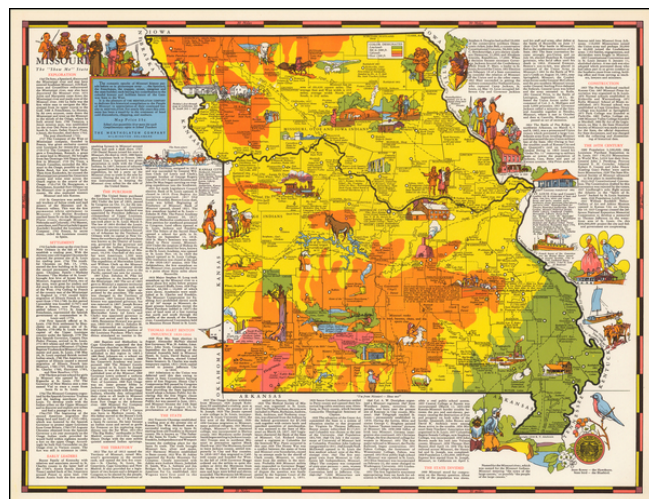

Barry Lawrence Ruderman Antique Maps Inc.

7407 La Jolla Boulevard
La Jolla, CA 92037

www.raremaps.com

(858) 551-8500
blr@raremaps.com

Missouri The "Show Me" State

Stock#: 51231
Map Maker: Aitchison
Date: 1939
Place: Wilmington, DE
Color: Color
Condition: VG+
Size: 22 x 17.5 inches
Price: SOLD

Description:

Rare pictorial map of Missouri by R.T. Aitchison, published by the The Mentholatum Company.

The map includes decorative vignettes illustrating the history and an resources of Missouri with a detailed text history of the State.

R.T. Aitchison was a Wichita, Kansas illustrator. His collection is housed at Wichita State University and consists of:

. . . 35 maps are divided into two series. The first includes 29 maps by Wichita illustrator and artist Robert T. Aitchison produced for the Mentholatum Company. These include state historical maps, and a map of the Holy Land. The second series includes six maps. These additional maps were not part of the Mentholatum Company series and include maps printed by the McCormick-Armstrong Company, a pencil sketch, a map compiled by Aitchison and rendered by Bill Jackson, and Aitchison's final map finished by Bill Jackson.

Offered as promotional giveaways, the maps are now scarce on the market.

Detailed Condition: