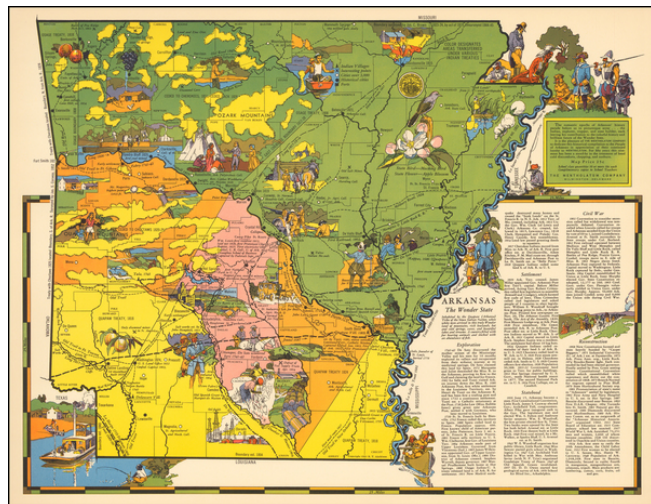

Barry Lawrence Ruderman Antique Maps Inc.

7407 La Jolla Boulevard
La Jolla, CA 92037

www.raremaps.com

(858) 551-8500
blr@raremaps.com

Arkansas The Wonder State

Stock#: 51230
Map Maker: Aitchison
Date: 1941
Place: Wilmington, DE
Color: Color
Condition: VG+
Size: 22 x 17.5 inches
Price: SOLD

Description:

Rare pictorial map of Arkansas by R.T. Aitchison, published by the The Mentholatum Company.

The map includes decorative vignettes illustrating the history and an resources of Arkansas with a detailed text history of the state.

R.T. Aitchison was a Wichita, Kansas illustrator. His collection is housed at Wichita State University and consists of:

. . . 35 maps are divided into two series. The first includes 29 maps by Wichita illustrator and artist Robert T. Aitchison produced for the Mentholatum Company. These include state historical maps, and a map of the Holy Land. The second series includes six maps. These additional maps were not part of the Mentholatum Company series and include maps printed by the McCormick-Armstrong Company, a pencil sketch, a map compiled by Aitchison and rendered by Bill Jackson, and Aitchison's final map finished by Bill Jackson.

Offered as promotional giveaways, the maps are now scarce on the market.

Detailed Condition: