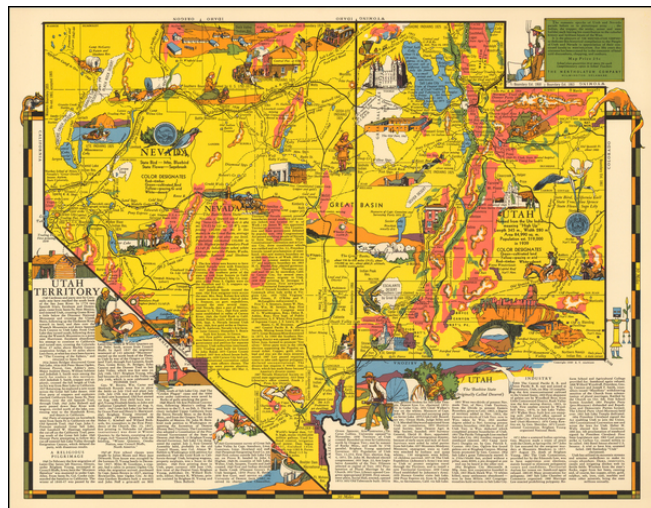

Barry Lawrence Ruderman Antique Maps Inc.

7407 La Jolla Boulevard
La Jolla, CA 92037

www.raremaps.com

(858) 551-8500
blr@raremaps.com

Utah Territory

Stock#: 51229
Map Maker: Aitchison
Date: 1940
Place: Wilmington, DE
Color: Color
Condition: VG+
Size: 22 x 17.5 inches
Price: SOLD

Description:

Rare pictorial map of Utah Territory by R.T. Aitchison, published by the The Mentholatum Company.

The map includes decorative vignettes illustrating the history and an resources of Utah Territory, with a detailed text history of the Territory.

R.T. Aitchison was a Wichita, Kansas illustrator. His collection is housed at Wichita State University and consists of:

. . . 35 maps are divided into two series. The first includes 29 maps by Wichita illustrator and artist Robert T. Aitchison produced for the Mentholatum Company. These include state historical maps, and a map of the Holy Land. The second series includes six maps. These additional maps were not part of the Mentholatum Company series and include maps printed by the McCormick-Armstrong Company, a pencil sketch, a map compiled by Aitchison and rendered by Bill Jackson, and Aitchison's final map finished by Bill Jackson.