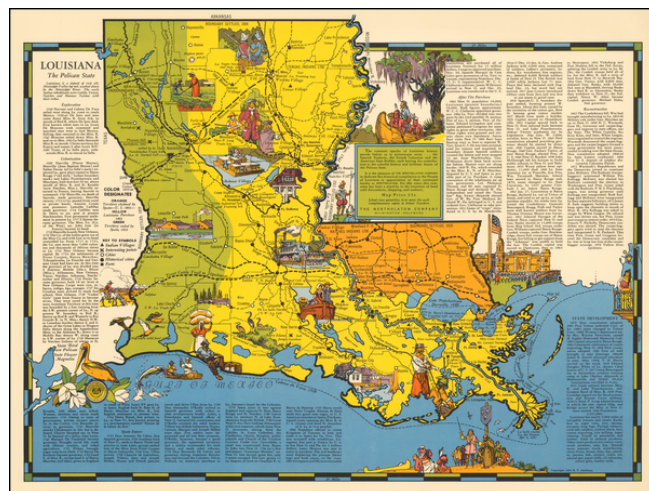

Barry Lawrence Ruderman Antique Maps Inc.

7407 La Jolla Boulevard
La Jolla, CA 92037

www.raremaps.com

(858) 551-8500
blr@raremaps.com

Louisiana The Pelican State

Stock#: 51227
Map Maker: Aitchison
Date: 1941
Place: Wilmington, DE
Color: Color
Condition: VG+
Size: 22 x 17.5 inches
Price: SOLD

Description:

Rare pictorial map of Louisiana by R.T. Aitchison, published by the The Mentholatum Company.

The map includes decorative vignettes illustrating the history and an resources of Louisiana with a detailed text history of the state.

R.T. Aitchison was a Wichita, Kansas illustrator. His collection is housed at Wichita State University and consists of:

. . . 35 maps are divided into two series. The first includes 29 maps by Wichita illustrator and artist Robert T. Aitchison produced for the Mentholatum Company. These include state historical maps, and a map of the Holy Land. The second series includes six maps. These additional maps were not part of the Mentholatum Company series and include maps printed by the McCormick-Armstrong Company, a pencil sketch, a map compiled by Aitchison and rendered by Bill Jackson, and Aitchison's final map finished by Bill Jackson.