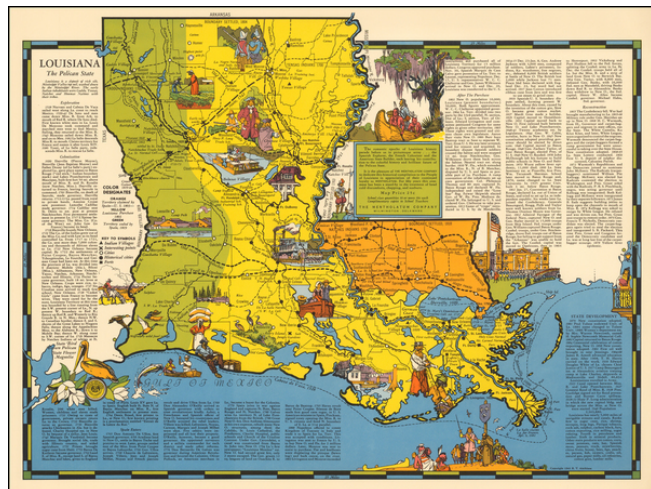

Barry Lawrence Ruderman Antique Maps Inc.

7407 La Jolla Boulevard
La Jolla, CA 92037

www.raremaps.com

(858) 551-8500
blr@raremaps.com

Louisiana The Pelican State

Stock#: 51227
Map Maker: Aitchison
Date: 1941
Place: Wilmington, DE
Color: Color
Condition: VG+
Size: 22 x 17.5 inches
Price: SOLD

Description:

Rare pictorial map of Louisiana by R.T. Aitchison, published by the The Mentholatum Company.

The map includes decorative vignettes illustrating the history and an resources of Louisiana with a detailed text history of the state.

R.T. Aitchison was a Wichita, Kansas illustrator. His collection is housed at Wichita State University and consists of:

. . . 35 maps are divided into two series. The first includes 29 maps by Wichita illustrator and artist Robert T. Aitchison produced for the Mentholatum Company. These include state historical maps, and a map of the Holy Land. The second series includes six maps. These additional maps were not part of the Mentholatum Company series and include maps printed by the McCormick-Armstrong Company, a pencil sketch, a map compiled by Aitchison and rendered by Bill Jackson, and Aitchison's final map finished by Bill Jackson.