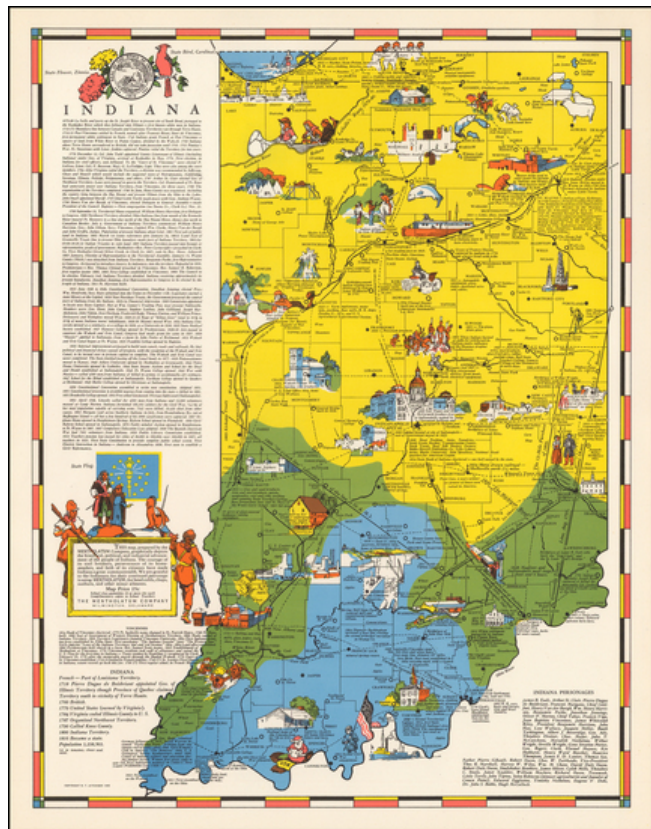

Barry Lawrence Ruderman Antique Maps Inc.

7407 La Jolla Boulevard
La Jolla, CA 92037

www.raremaps.com

(858) 551-8500
blr@raremaps.com

Indiana

Stock#: 51225
Map Maker: Aitchison
Date: 1938
Place: Wilmington, DE
Color: Color
Condition: VG+
Size: 22 x 17.5 inches
Price: SOLD

Description:

Rare pictorial map of Indiana by R.T. Aitchison, published by the The Mentholatum Company.

The map includes decorative vignettes illustrating the history and an resources of Indiana, with a detailed text history of the state.

R.T. Aitchison was a Wichita, Kansas illustrator. His collection is housed at Wichita State University and consists of:

. . . 35 maps are divided into two series. The first includes 29 maps by Wichita illustrator and artist Robert T. Aitchison produced for the Mentholatum Company. These include state historical maps, and a map of the Holy Land. The second series includes six maps. These additional maps were not part of the Mentholatum Company series and include maps printed by the McCormick-Armstrong Company, a pencil sketch, a map compiled by Aitchison and

Offered as promotional giveaways, the maps are now scarce on the market.

Detailed Condition: