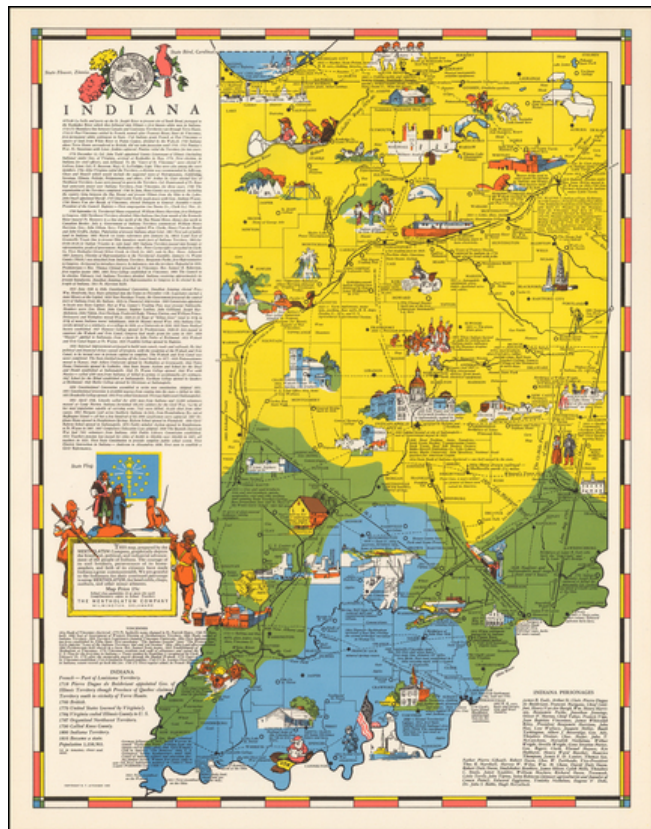

## Indiana

**Stock#:** 51225  
**Map Maker:** Aitchison  
**Date:** 1938  
**Place:** Wilmington, DE  
**Color:** Color  
**Condition:** VG+  
**Size:** 22 x 17.5 inches  
**Price:** SOLD

### Description:

Rare pictorial map of Indiana by R.T. Aitchison, published by the The Mentholatum Company.

The map includes decorative vignettes illustrating the history and an resources of Indiana, with a detailed text history of the state.

R.T. Aitchison was a Wichita, Kansas illustrator. His collection is housed at Wichita State University and consists of:

*. . . 35 maps are divided into two series. The first includes 29 maps by Wichita illustrator and artist Robert T. Aitchison produced for the Mentholatum Company. These include state historical maps, and a map of the Holy Land. The second series includes six maps. These additional maps were not part of the Mentholatum Company series and include maps printed by the McCormick-Armstrong Company, a pencil sketch, a map compiled by Aitchison and*