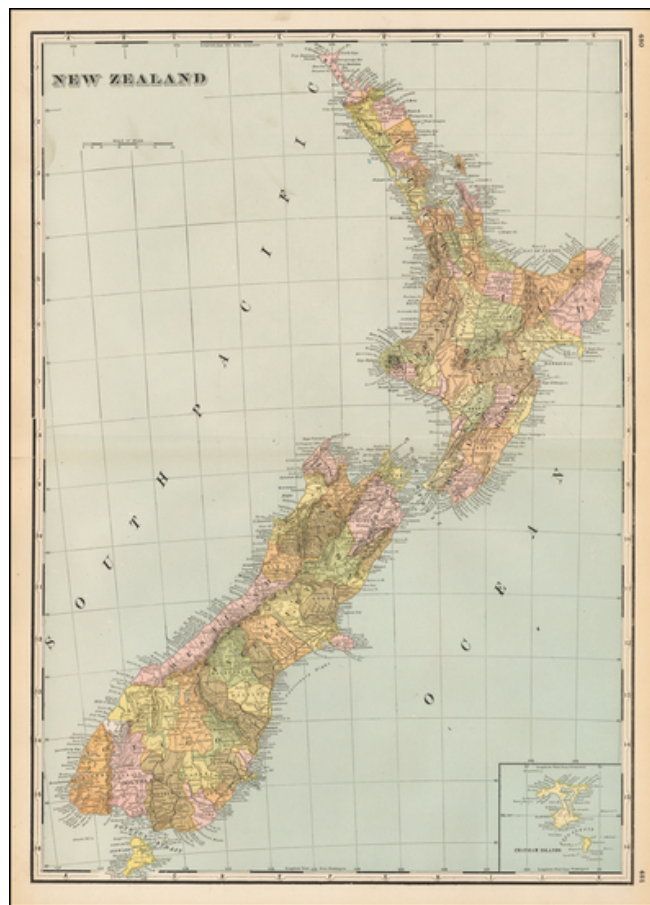

## New Zealand

**Stock#:** 51220  
**Map Maker:** Cram  
**Date:** 1895 circa  
**Place:** Chicago  
**Color:** Color  
**Condition:** VG+  
**Size:** 22.5 x 16 inches  
**Price:** \$175.00

### Description:

Large detailed map of New Zealand, published by George Cram in Chicago.

Large inset of the Chatham Islands.