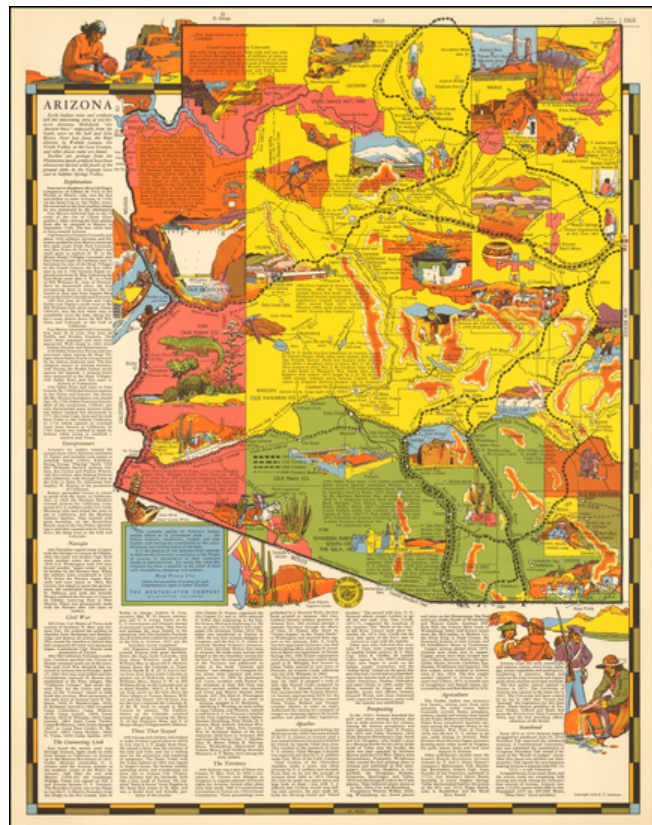

Barry Lawrence Ruderman Antique Maps Inc.

7407 La Jolla Boulevard
La Jolla, CA 92037

www.raremaps.com

(858) 551-8500
blr@raremaps.com

Arizona

Stock#: 51206
Map Maker: Aitchison
Date: 1939
Place: Wilmington, DE
Color: Color
Condition: VG+
Size: 22 x 17.5 inches
Price: SOLD

Description:

Rare pictorial map of Arizona Territory by R.T. Aitchison, published by the The Mentholatum Company.

The map includes decorative vignettes illustrating the history and an resources of Arizona Territory, with a detailed text history of the Territory.

R.T. Aitchison was a Wichita, Kansas illustrator. His collection is housed at Wichita State University and consists of:

. . . 35 maps are divided into two series. The first includes 29 maps by Wichita illustrator and artist Robert T. Aitchison produced for the Mentholatum Company. These include state historical maps, and a map of the Holy Land. The second series includes six maps. These additional maps were not part of the Mentholatum Company series and include maps printed by the McCormick-Armstrong Company, a pencil sketch, a map compiled by Aitchison and rendered by Bill Jackson, and Aitchison's final map finished by Bill Jackson.