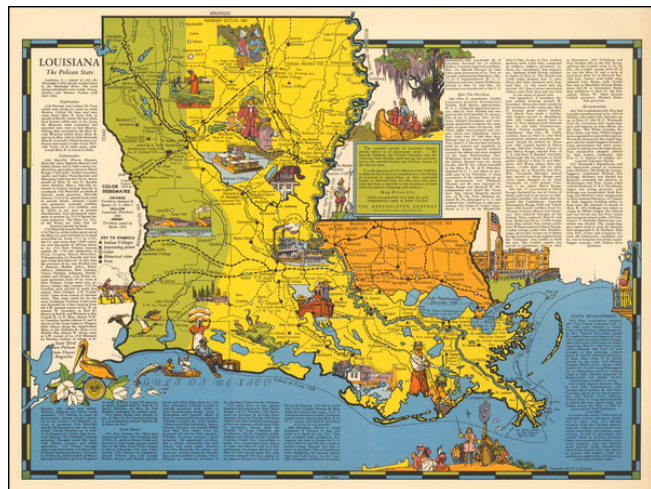

Barry Lawrence Ruderman Antique Maps Inc.

7407 La Jolla Boulevard
La Jolla, CA 92037

www.raremaps.com

(858) 551-8500
blr@raremaps.com

Louisiana The Pelican State

Stock#: 51205
Map Maker: Aitchison
Date: 1941
Place: Wilmington, DE
Color: Color
Condition: VG+
Size: 22 x 17.5 inches
Price: SOLD

Description:

Rare pictorial map of Louisiana by R.T. Aitchison, published by the The Mentholatum Company.

The map includes decorative vignettes illustrating the history and an resources of Louisiana with a detailed text history of the state.

R.T. Aitchison was a Wichita, Kansas illustrator. His collection is housed at Wichita State University and consists of:

. . . 35 maps are divided into two series. The first includes 29 maps by Wichita illustrator and artist Robert T. Aitchison produced for the Mentholatum Company. These include state historical maps, and a map of the Holy Land. The second series includes six maps. These additional maps were not part of the Mentholatum Company series and include maps printed by the McCormick-Armstrong Company, a pencil sketch, a map compiled by Aitchison and rendered by Bill Jackson, and Aitchison's final map finished by Bill Jackson.