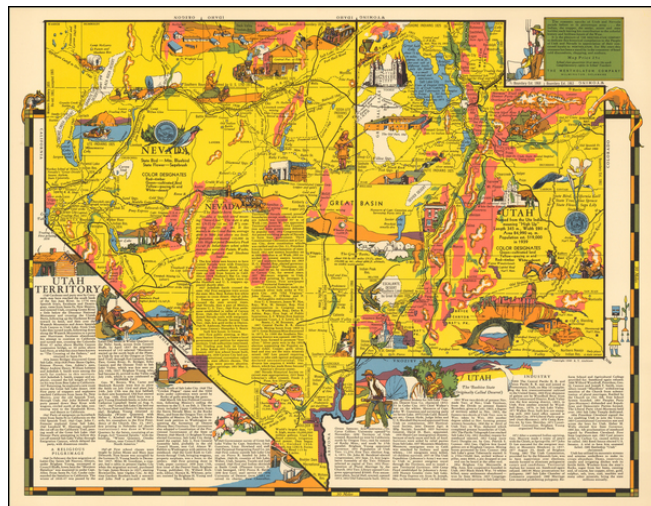

Barry Lawrence Ruderman Antique Maps Inc.

7407 La Jolla Boulevard
La Jolla, CA 92037

www.raremaps.com

(858) 551-8500
blr@raremaps.com

Utah Territory

Stock#: 51203
Map Maker: Aitchison
Date: 1940
Place: Wilmington, DE
Color: Color
Condition: VG+
Size: 22 x 17.5 inches
Price: SOLD

Description:

Rare pictorial map of Utah Territory by R.T. Aitchison, published by the The Mentholatum Company.

The map includes decorative vignettes illustrating the history and an resources of Utah Territory, with a detailed text history of the Territory.

R.T. Aitchison was a Wichita, Kansas illustrator. His collection is housed at Wichita State University and consists of:

. . . 35 maps are divided into two series. The first includes 29 maps by Wichita illustrator and artist Robert T. Aitchison produced for the Mentholatum Company. These include state historical maps, and a map of the Holy Land. The second series includes six maps. These additional maps were not part of the Mentholatum Company series and include maps printed by the McCormick-Armstrong Company, a pencil sketch, a map compiled by Aitchison and rendered by Bill Jackson, and Aitchison's final map finished by Bill Jackson.