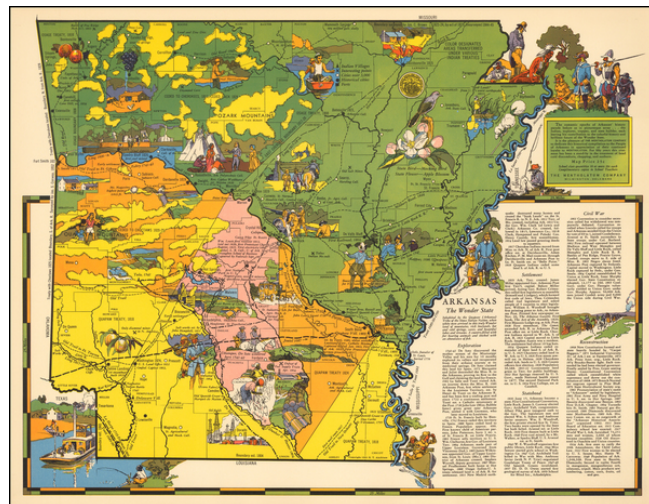

Barry Lawrence Ruderman Antique Maps Inc.

7407 La Jolla Boulevard
La Jolla, CA 92037

www.raremaps.com

(858) 551-8500
blr@raremaps.com

Arkansas The Wonder State

Stock#: 51202
Map Maker: Aitchison
Date: 1941
Place: Wilmington, DE
Color: Color
Condition: VG+
Size: 22 x 17.5 inches
Price: SOLD

Description:

Rare pictorial map of Arkansas by R.T. Aitchison, published by the The Mentholatum Company.

The map includes decorative vignettes illustrating the history and an resources of Arkansas with a detailed text history of the state.

R.T. Aitchison was a Wichita, Kansas illustrator. His collection is housed at Wichita State University and consists of:

. . . 35 maps are divided into two series. The first includes 29 maps by Wichita illustrator and artist Robert T. Aitchison produced for the Mentholatum Company. These include state historical maps, and a map of the Holy Land. The second series includes six maps. These additional maps were not part of the Mentholatum Company series and include maps printed by the McCormick-Armstrong Company, a pencil sketch, a map compiled by Aitchison and rendered by Bill Jackson, and Aitchison's final map finished by Bill Jackson.

Offered as promotional giveaways, the maps are now scarce on the market.

Detailed Condition: