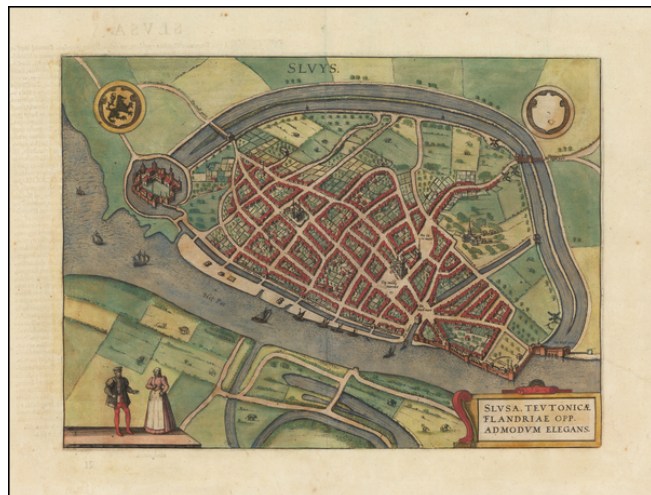

## Slusa, Teutonicae Flandriae Opp. Admodum Elegans

**Stock#:** 51167mp2  
**Map Maker:** Braun & Hogenberg  
**Date:** 1582  
**Place:** Cologne  
**Color:** Hand Colored  
**Condition:** VG  
**Size:** 19 x 12.5 inches  
**Price:** \$475.00

### Description:

Fine early plan of Sluis, in Zeeland, published by Braun & Hogenberg.

The town received city rights in 1290. In 1340, the Battle of Sluis was fought nearby at sea.

In 1587, during the Eighty Years' War, the town was captured by Spanish troops under the Duke of Parma and was retaken in 1604 by a Dutch and English force under Maurice of Nassau.