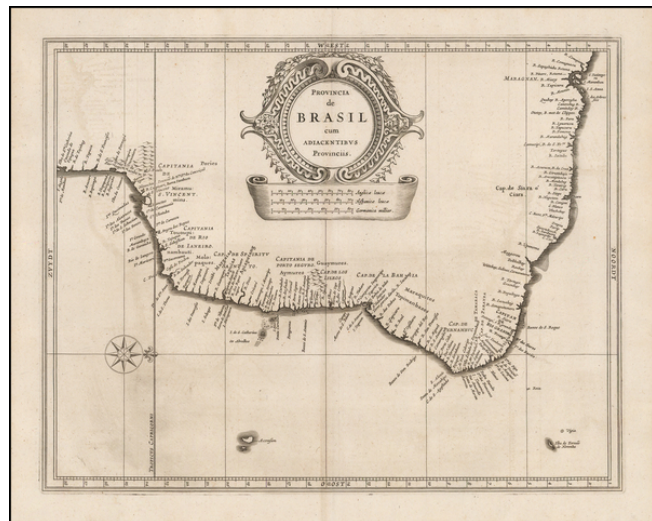

## Provincia de Brasil cum Adiacentibus Provinciis

**Stock#:** 51158  
**Map Maker:** De Laet  
**Date:** 1633  
**Place:** Antwerp  
**Color:** Uncolored  
**Condition:** VG+  
**Size:** 11 x 14 inches  
**Price:** \$975.00

### Description:

Highly detailed early separately published map of Brazil, published in De Laet's seminal work on America.

The map was issued shortly after the Dutch arrival in the region in 1630, which focused on coastal settlements and lasted until about 1654.

The map is drawn from original maps by Gessel Gerritsz.